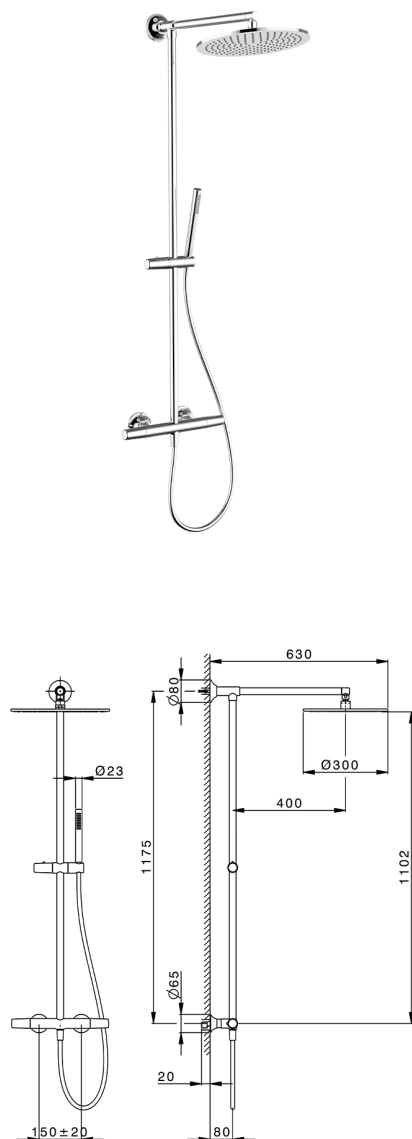

2-functions Thermostatic shower set VITA_VIC7801N

MODEL **VIC7801N**

2-functions Thermostatic shower set, 2 outlets devia stop, not adjustable column, sliding shower bracket, 23 mm Brass One Spray handshower, 300 mm round showerhead 8 mm thick BRASS, 150 cm smooth SUPREME Flexible Hose

AVAILABLE FINISHINGS

-  **21** 21 Chrome
-  **2Q** 2Q Black Titanium
-  **40** 40 Matt Black
-  **4Q** 4Q Matt White

CHARACTERISTICS

Cartridge Spare Parts **ZZ96551000**

TMX 25 Thermostatic Valve

DeviaStop

The Cisal Devia Stop technology allows to adjust the water flow and to direct it to the selected output point (overhead soaker, hand shower, etc).

SafeTouch

The Cisal SafeTouch system maintains the mixer body cool to the touch during operation.