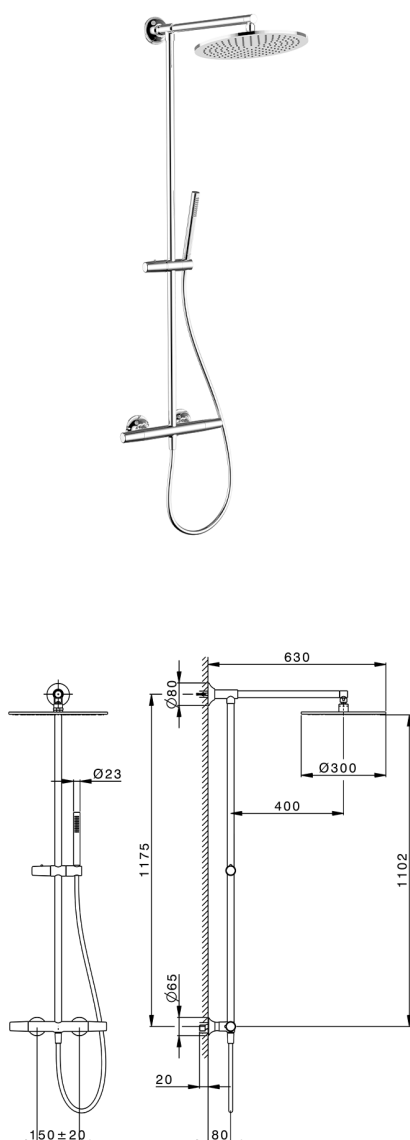

## 2-functions Thermostatic shower set VITA\_VIC7801N

MODEL **VIC7801N**

2-functions Thermostatic shower set, 2 outlets devia stop, not adjustable column, sliding shower bracket, 23 mm Brass One Spray handshower, 300 mm round showerhead 8 mm thick BRASS, 150 cm smooth SUPREME Flexible Hose

### AVAILABLE FINISHINGS

-  **21** 21 Chrome
-  **2Q** 2Q Black Titanium
-  **40** 40 Matt Black
-  **4Q** 4Q Matt White

### CHARACTERISTICS

Cartridge Spare Parts **ZZ96551000**

**TMX 25 Thermostatic Valve**

#### DeviaStop

The Cisal Devia Stop technology allows to adjust the water flow and to direct it to the selected output point (overhead soaker, hand shower, etc).