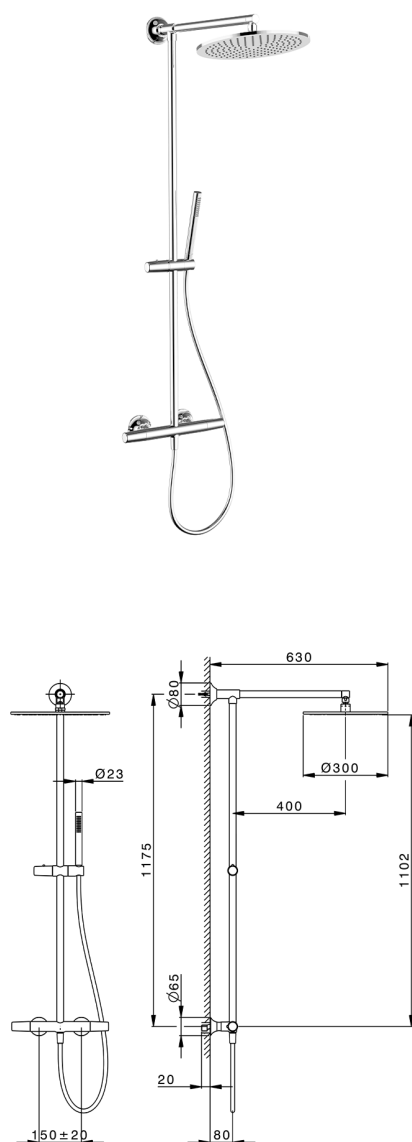

2-functions Thermostatic shower set VITA_VIC7801N

MODEL **VIC7801N**

2-functions Thermostatic shower set, 2 outlets devia stop, not adjustable column, sliding shower bracket, 23 mm Brass One Spray handshower, 300 mm round showerhead 8 mm thick BRASS, 150 cm smooth SUPREME Flexible Hose

AVAILABLE FINISHINGS

-  **21** 21 Chrome
-  **2Q** 2Q Black Titanium
-  **40** 40 Matt Black
-  **4Q** 4Q Matt White

CHARACTERISTICS

Cartridge Spare Parts **ZZ96551000**

TMX 25 Thermostatic Valve

DeviaStop

The Cisal Devia Stop technology allows to adjust the water flow and to direct it to the selected output point (overhead soaker, hand shower, etc).

SafeTouch

The Cisal SafeTouch system maintains the mixer body cool to the touch during operation.