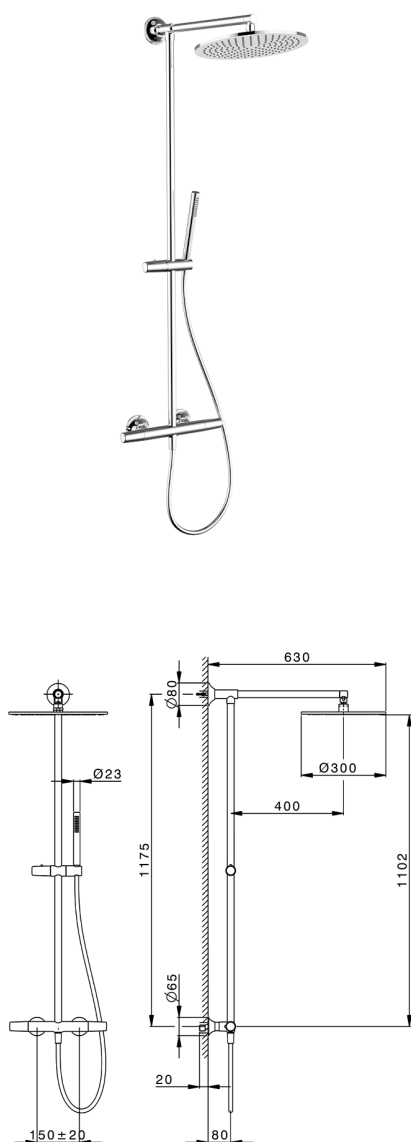

2-functions Thermostatic shower set VITA_VIC7801N

MODEL **VIC7801N**

2-functions Thermostatic shower set, 2 outlets devia stop, not adjustable column, sliding shower bracket, 23 mm Brass One Spray handshower, 300 mm round showerhead 8 mm thick BRASS, 150 cm smooth SUPREME Flexible Hose

AVAILABLE FINISHINGS

-  **21** 21 Chrome
-  **2Q** 2Q Black Titanium
-  **40** 40 Matt Black
-  **4Q** 4Q Matt White

CHARACTERISTICS

Cartridge Spare Parts **ZZ96551000**

TMX 25 Thermostatic Valve

DeviaStop

The Cisal Devia Stop technology allows to adjust the water flow and to direct it to the selected output point (overhead soaker, hand shower, etc).

SafeTouch

The Cisal SafeTouch system maintains the mixer body cool to the touch during operation.