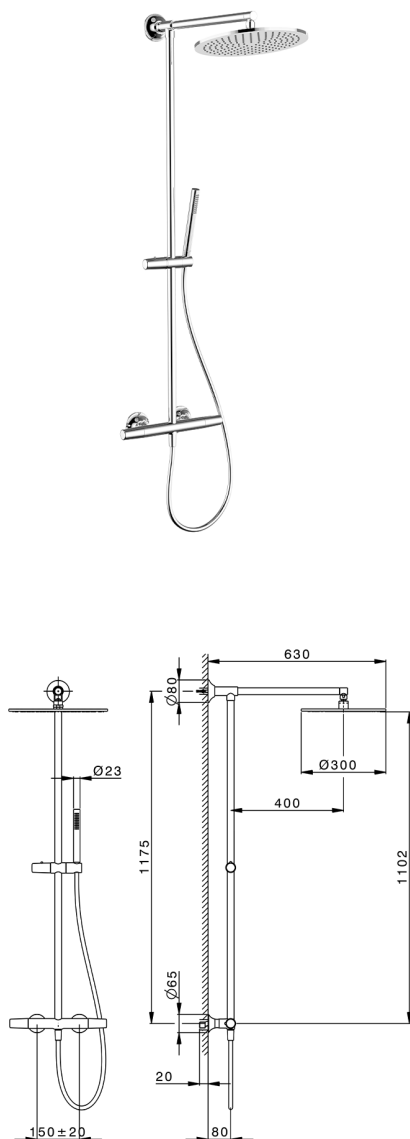

2-functions Thermostatic shower set VITA_VIC7801N

MODEL **VIC7801N**

2-functions Thermostatic shower set, 2 outlets devia stop, not adjustable column, sliding shower bracket, 23 mm Brass One Spray handshower, 300 mm round showerhead 8 mm thick BRASS, 150 cm smooth SUPREME Flexible Hose

AVAILABLE FINISHINGS

-  **21** 21 Chrome
-  **2Q** 2Q Black Titanium
-  **40** 40 Matt Black
-  **4Q** 4Q Matt White

CHARACTERISTICS

Cartridge Spare Parts **ZZ96551000**

TMX 25 Thermostatic Valve

DeviaStop

The Cisal Devia Stop technology allows to adjust the water flow and to direct it to the selected output point (overhead soaker, hand shower, etc).

SafeTouch

The Cisal SafeTouch system maintains the mixer body cool to the touch during operation.