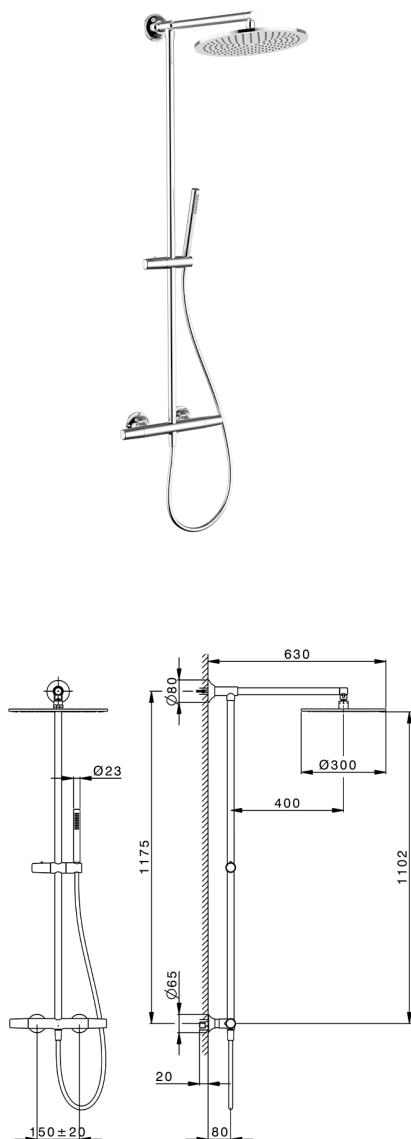

## 2-functions Thermostatic shower set VITA\_VIC7801N

MODEL **VIC7801N**

2-functions Thermostatic shower set, 2 outlets devia stop, not adjustable column, sliding shower bracket, 23 mm Brass One Spray handshower, 300 mm round showerhead 8 mm thick BRASS, 150 cm smooth SUPREME Flexible Hose

### AVAILABLE FINISHINGS

-  **21** 21 Chrome
-  **2Q** 2Q Black Titanium
-  **40** 40 Matt Black
-  **4Q** 4Q Matt White

### CHARACTERISTICS

Cartridge Spare Parts **ZZ96551000**

**TMX 25 Thermostatic Valve**

#### DeviaStop

The Cisal Devia Stop technology allows to adjust the water flow and to direct it to the selected output point (overhead soaker, hand shower, etc).