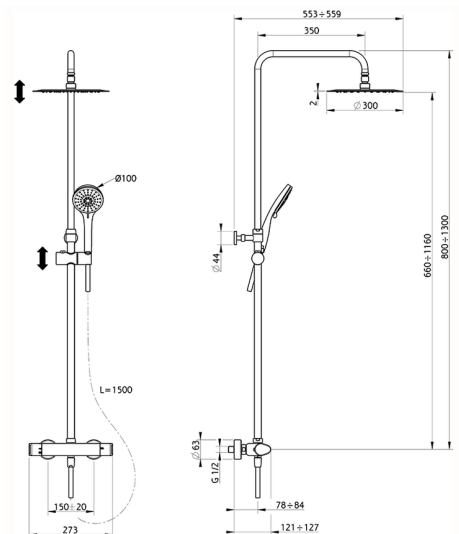

## 2-functions Thermostatic shower set ALMA\_A3C82090

MODEL **A3C82090**

2-functions Thermostatic shower set, 2 outlet devia stop, adjustable riser column, sliding handshower holder, 100 mm ABS 3 sprays handshower, D.300 mm INOX round showerhead, 150 cm smooth SILVERFLEX Flexible Hose

AVAILABLE FINISHINGS

CHARACTERISTICS

Cartridge Spare Parts **22.04A.AR - ZZ97279004**

**Argo 2 (long filter) Thermostatic Valve**

### DeviaStop

The Cisal Devia Stop technology allows to adjust the water flow and to direct it to the selected output point (overhead soaker, hand shower, etc).