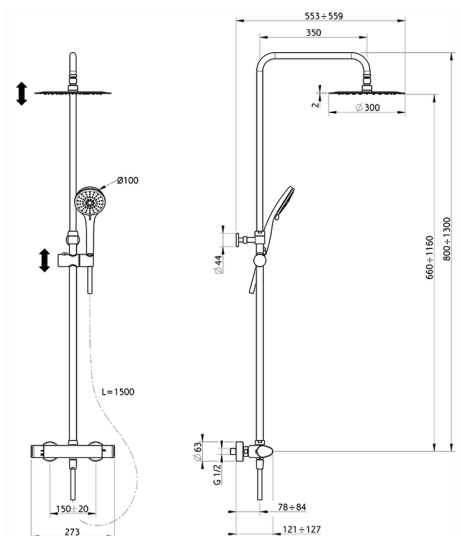

2-functions Thermostatic shower set ALMA_A3C82090

MODEL **A3C82090**

2-functions Thermostatic shower set, 2 outlet devia stop, adjustable riser column, sliding handshower holder, 100 mm ABS 3 sprays handshower, D.300 mm INOX round showerhead, 150 cm smooth SILVERFLEX Flexible Hose

AVAILABLE FINISHINGS

CHARACTERISTICS

Cartridge Spare Parts **22.04A.AR - ZZ97279004**

Argo 2 (long filter) Thermostatic Valve

DeviaStop

The Cisal Devia Stop technology allows to adjust the water flow and to direct it to the selected output point (overhead soaker, hand shower, etc).