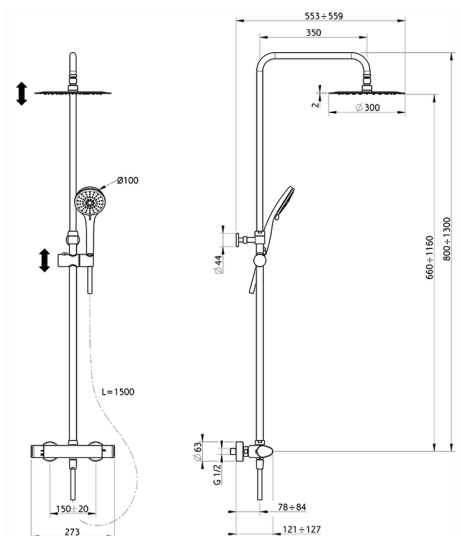

2-functions Thermostatic shower set ALMA_A3C82090

MODEL **A3C82090**

2-functions Thermostatic shower set, 2 outlet deviasop, adjustable riser column, sliding handshower holder, 100 mm ABS 3 sprays handshower, D.300 mm INOX round showerhead, 150 cm smooth SILVERFLEX Flexible Hose

AVAILABLE FINISHINGS

CHARACTERISTICS

Cartridge Spare Parts **22.04A.AR - ZZ97279004**

Argo 2 (long filter) Thermostatic Valve

DeviaStop

The Cisal Devia Stop technology allows to adjust the water flow and to direct it to the selected output point (overhead soaker, hand shower, etc).