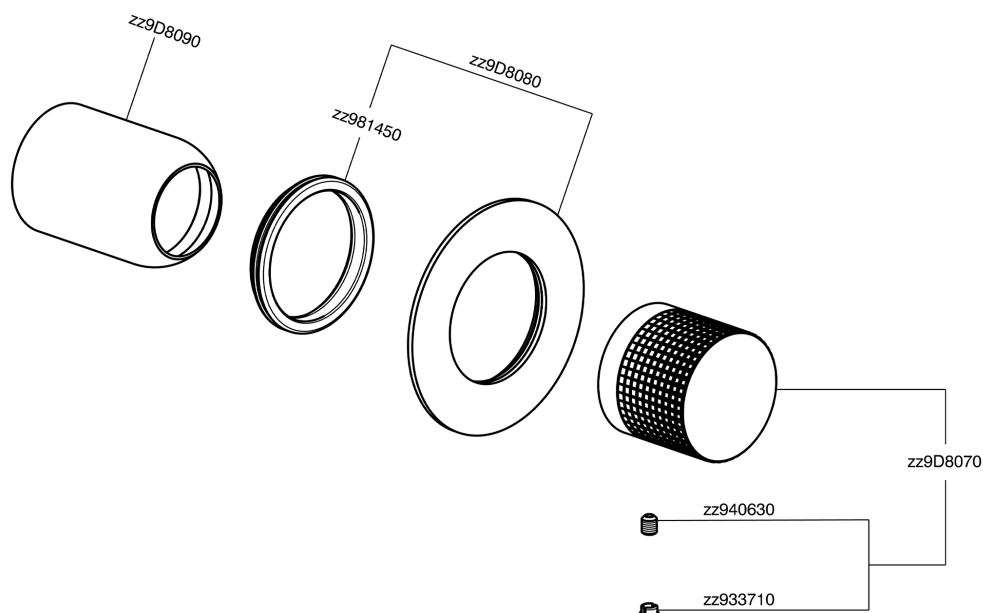

Exposed part for concealed S.L. shower valve NUANCE X32_X1003000

X1003000

<https://en.cisal.it/exposed-part-for-concealed-s-l-shower-valve-nuance-x32x1003000>

Concealed single lever shower mixer CONCEALED_ZA005301

ZA005301

<https://en.cisal.it/concealed-single-lever-shower-mixer-concealedza005301>

Concealed single lever shower mixer CONCEALED_ZA005300

ZA005300

<https://en.cisal.it/concealed-single-lever-shower-mixer-concealedza005300>