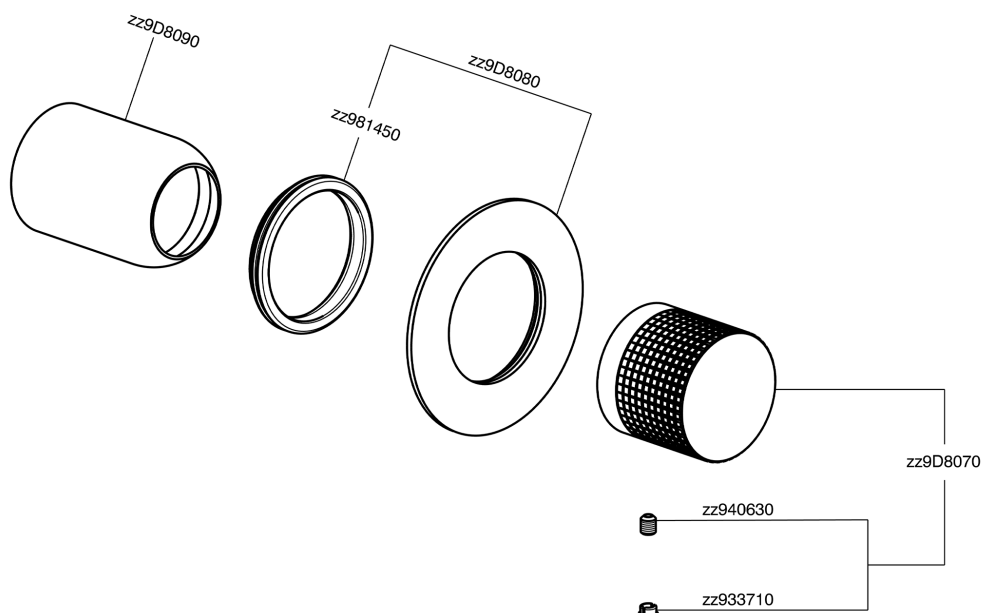

Exposed part for concealed S.L. shower valve NUANCE X32_X1003000

X1003000

<https://en.cisal.it/exposed-part-for-concealed-s-l-shower-valve-nuance-x32x1003000>

Concealed single lever shower mixer CONCEALED_ZA005301

ZA005301

<https://en.cisal.it/concealed-single-lever-shower-mixer-concealedza005301>

Concealed single lever shower mixer CONCEALED_ZA005300

ZA005300

<https://en.cisal.it/concealed-single-lever-shower-mixer-concealedza005300>