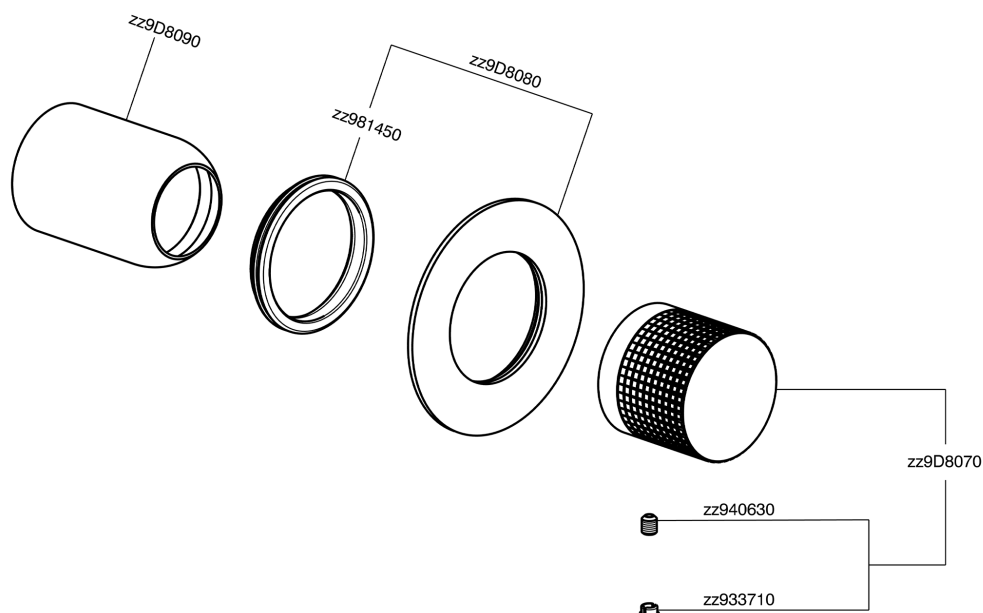

## Exposed part for concealed S.L. shower valve NUANCE X32\_X1003000

X1003000

<https://en.cisal.it/exposed-part-for-concealed-s-l-shower-valve-nuance-x32x1003000>

## Concealed single lever shower mixer CONCEALED\_ZA005301

ZA005301

<https://en.cisal.it/concealed-single-lever-shower-mixer-concealedza005301>

## Concealed single lever shower mixer CONCEALED\_ZA005300

ZA005300

<https://en.cisal.it/concealed-single-lever-shower-mixer-concealedza005300>

2024-09-19