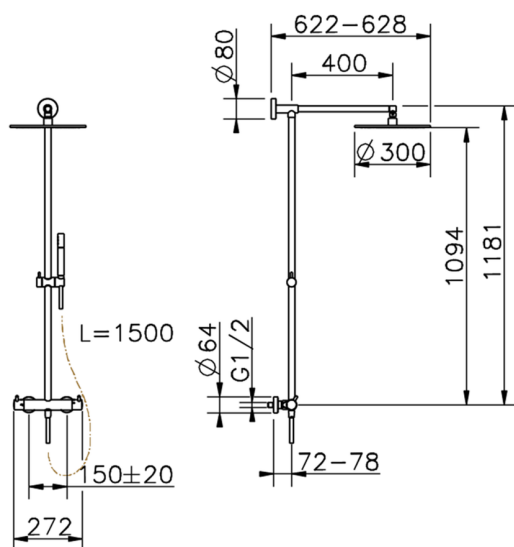

2-functions Thermostatic shower set SHOWER COLUMNS_LNC7801N

MODEL **LNC7801N**

2-functions Thermostatic shower set, 2 outlets devia stop, not adjustable column, sliding shower bracket, Brass minimalistic one spray handshower, 300 mm BRASS round shower head, 150 cm smooth SUPREME Flexible Hose

AVAILABLE FINISHINGS

-  **21** 21 Chrome
-  **2F** 2F Brushed Nickel
-  **40** 40 Matt Black
-  **4Q** 4Q Matt White

CHARACTERISTICS

Cartridge Spare Parts **24.04A.PP**
8x20 Plus P Thermostatic Valve

DeviaStop