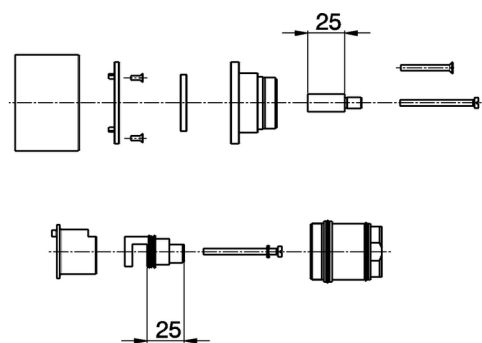

Extension +25 mm COMPONENTS_ZA008320

MODEL **ZA008320**

Extension 25 mm, for items ZA01840 - ZA01850 - ZA01860

AVAILABLE FINISHINGS

21 21 Chrome

2A 2A Satin Brushed Nickel

CHARACTERISTICS

2026-04-29