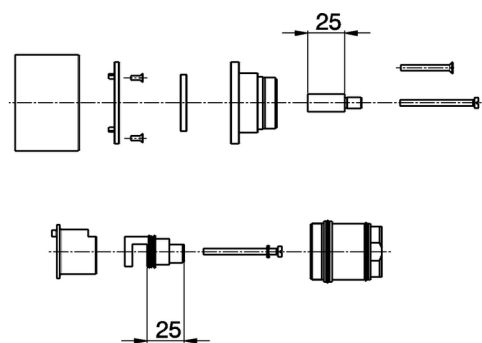

Extension +25 mm COMPONENTS_ZA008320

MODEL **ZA008320**

Extension 25 mm, for items ZA01840 - ZA01850 - ZA01860

AVAILABLE FINISHINGS

21 21 Chrome

2A 2A Satin Brushed Nickel

CHARACTERISTICS

2026-06-13