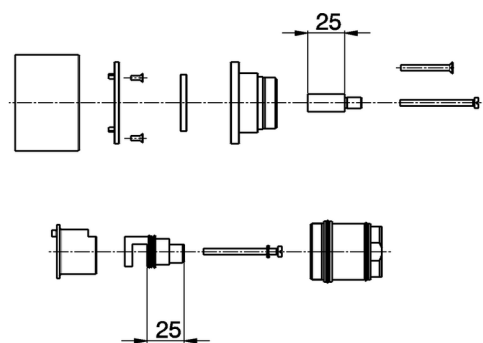

Extension +25 mm COMPONENTS_ZA008320

MODEL **ZA008320**

Extension 25 mm, for items ZA01840 - ZA01850 - ZA01860

AVAILABLE FINISHINGS

21 21 Chrome

2A 2A Satin Brushed Nickel

CHARACTERISTICS

2026-04-08