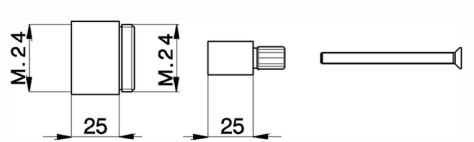

Extension +25 mm COMPONENTS_ZA000431

MODEL **ZA000431**

Extension 25 mm, for concealed taps art.31, series BA-LS

AVAILABLE FINISHINGS

 **04** 04 Without finishing

CHARACTERISTICS

2025-01-07