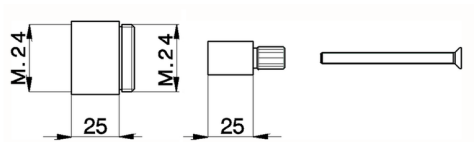

Extension +25 mm COMPONENTS_ZA000431

MODEL **ZA000431**

Extension 25 mm, for concealed taps art.31, series BA-LS

AVAILABLE FINISHINGS

 **04** 04 Without finishing

CHARACTERISTICS

2024-12-04