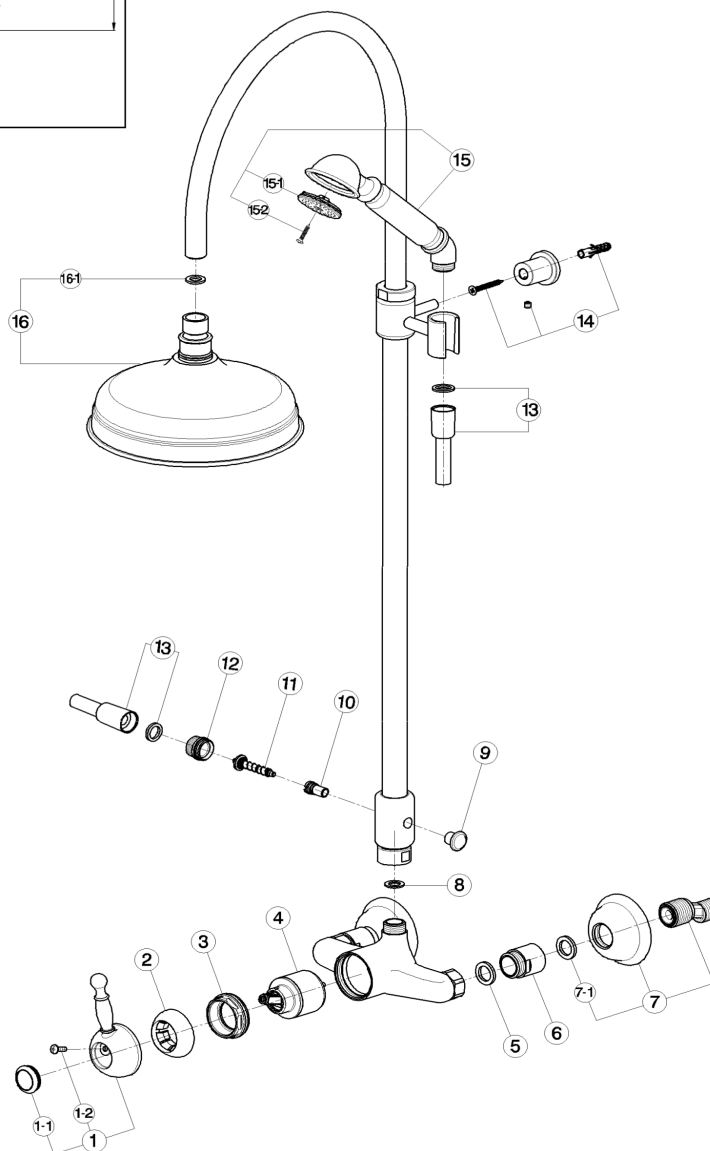

43 mm Cartridge

2-functions Single lever shower set ARCANA ROYAL_AY004050

cisal

AY 00405 0

da Febbraio 2009 - from February 2009
ab Februar 2009 - de Février 2009

AY004050

<https://en.cisal.it/2-functions-single-lever-shower-set-arcana-royal-ay004050>