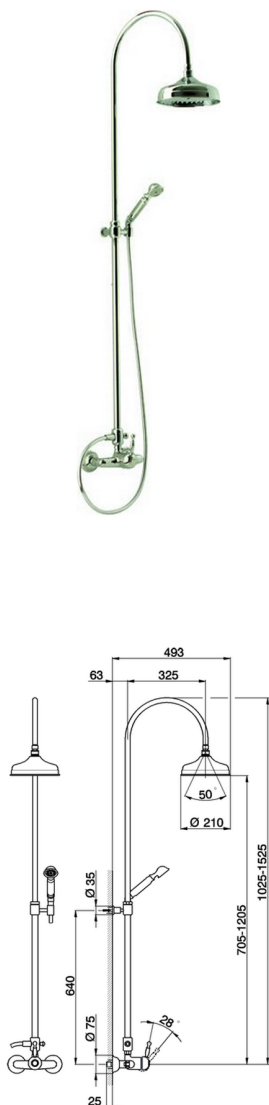

2-functions Single lever shower set ARCANA ROYAL_AY004050

MODEL **AY004050**

2-functions Single lever shower set, 2 outlet diverter, adjustable riser column, with not sliding handshower bracket, 53 mm Arcana one spray handshower, 200 mm Brass Round Head Shower, 150 cm Brass Flexible Hose

AVAILABLE FINISHINGS

-  **21** 21 Chrome
-  **24** 24 Gold
-  **26** 26 Old Copper
-  **27** 27 Old Bronze
-  **2A** 2A Satin Brushed Nickel
-  **74** 74 Chrome/Gold

CHARACTERISTICS

Cartridge Spare Parts **ZZ92909000**

43 mm Cartridge

2-functions Single lever shower set ARCANA ROYAL_AY004050

cisal

AY 00405 0

da Febbraio 2009 - from February 2009
ab Februar 2009 - de Février 2009

AY004050

<https://en.cisal.it/2-functions-single-lever-shower-set-arcana-royal-ay004050>