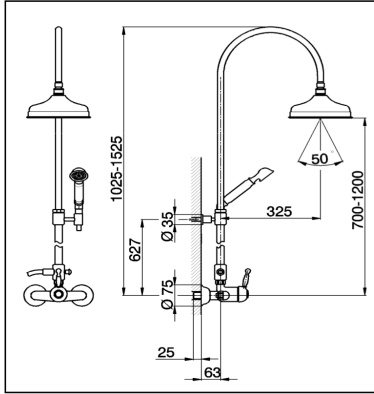

43 mm Cartridge

2-functions Single lever shower set ARCANA ROYAL_AY004050

cisal

AY 00405 0

da Febbraio 2009 - from February 2009
ab Februar 2009 - de Février 2009

AY004050

<https://en.cisal.it/2-functions-single-lever-shower-set-arcana-royal-ay004050>