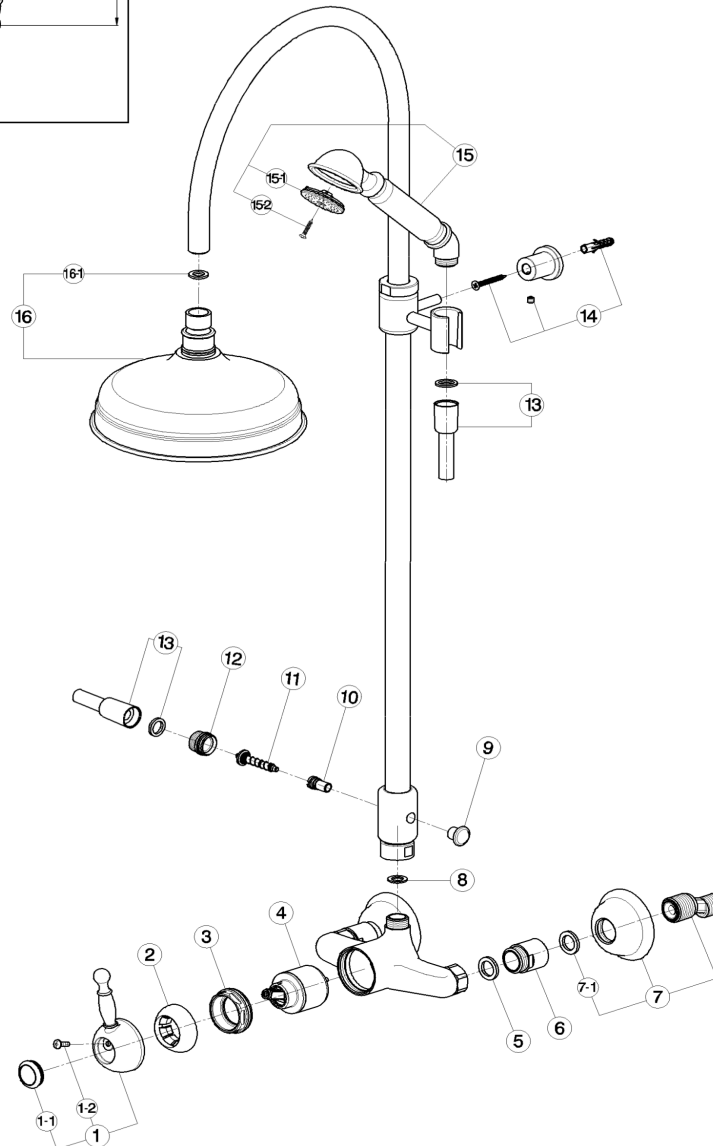

2-functions Single lever shower set ARCANA ROYAL_AY004050

MODEL **AY004050**

2-functions Single lever shower set, 2 outlet diverter, adjustable riser column, with not sliding handshower bracket, 53 mm Arcana one spray handshower, 200 mm Brass Round Head Shower, 150 cm Brass Flexible Hose

43 mm Cartridge

2-functions Single lever shower set ARCANA ROYAL_AY004050

cisal

AY 00405 0

da Febbraio 2009 - from February 2009
ab Februar 2009 - de Février 2009

AY004050

<https://en.cisal.it/2-functions-single-lever-shower-set-arcana-royal-ay004050>