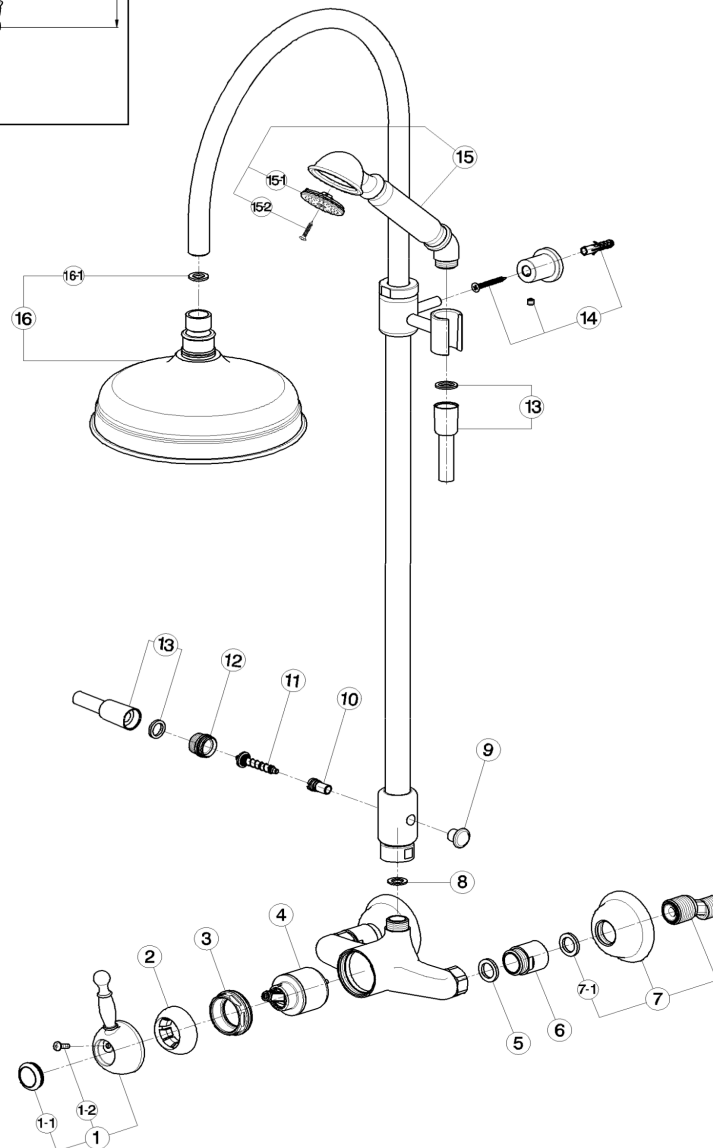

43 mm Cartridge

2-functions Single lever shower set ARCANA ROYAL_AY004050

cisal

AY 00405 0

da Febbraio 2009 - from February 2009
 ab Februar 2009 - de Février 2009

AY004050

<https://en.cisal.it/2-functions-single-lever-shower-set-arcana-royal-ay004050>