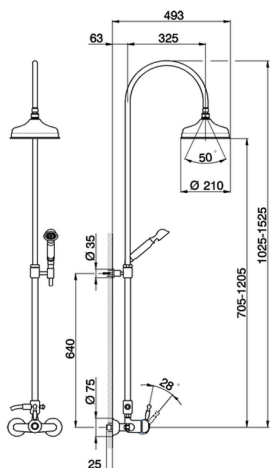

CHARACTERISTICS

Cartridge Spare Parts **ZZ92909000**

43 mm Cartridge