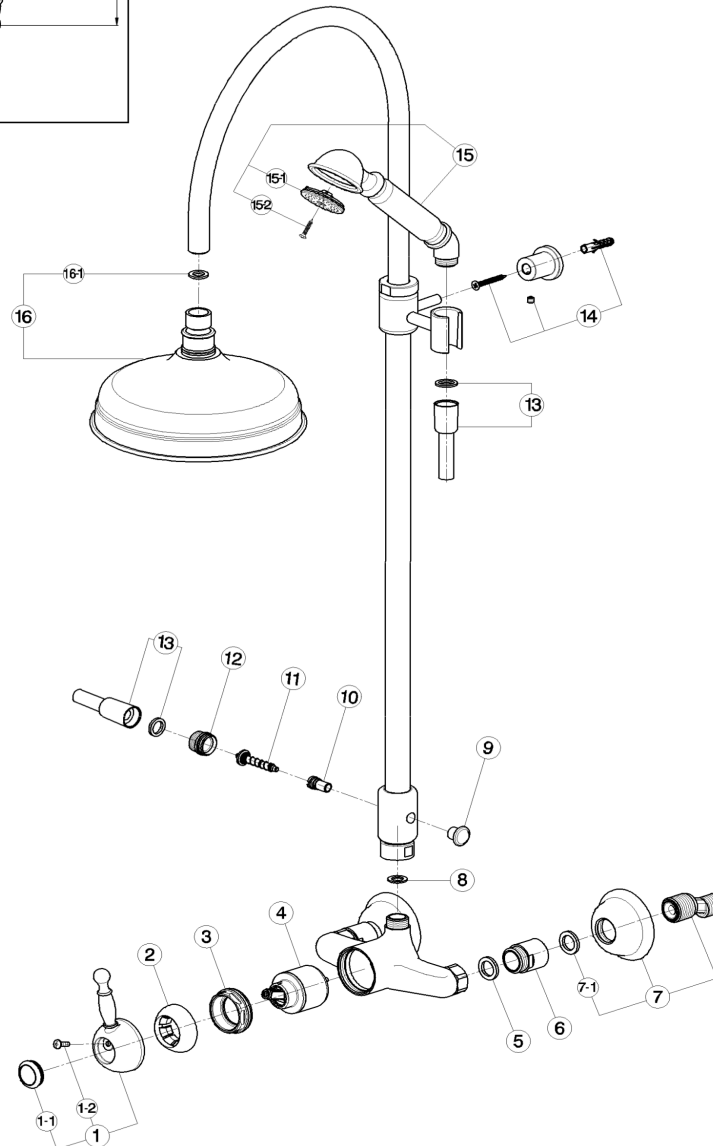

2-functions Single lever shower set ARCANA ROYAL_AY004050

cisal

AY 00405 0

da Febbraio 2009 - from February 2009
ab Februar 2009 - de Février 2009

AY004050

<https://en.cisal.it/2-functions-single-lever-shower-set-arcana-royal-ay004050>

2-functions Single lever shower set ARCANA ROYAL_AY004050

cisal

AY 00405 0

da Febbraio 2009 - from February 2009
ab Februar 2009 - de Février 2009

NR.	DESCRIZIONE DESCRIPTION BESCREIBUNG DESCRIPTION	N.CODICE CODE NO. WERSKNR. NR.CODE	NR.	DESCRIZIONE DESCRIPTION BESCREIBUNG DESCRIPTION	N.CODICE CODE NO. WERSKNR. NR.CODE	NR.	DESCRIZIONE DESCRIPTION BESCREIBUNG DESCRIPTION	N.CODICE CODE NO. WERSKNR. NR.CODE
1	Leva monocomando AY Lever AY Hebel AY	ZZ903700	7	Eccentrico con rosone "AC" Excentrique + rosace "AC" Excentric connection with escutch."AC" S - Anschluss m.Rosette "AC"	ZZ928260	14	Set installazione asta doccia Set installation colonne de douche Installation set for sliding bar Installationsset für Wandstange	ZZ949870
1-1	Piacchetta per leva AY Plaquelette levier AY Cap for lever AY Abdeckkappe fuer Hebel AY	ZZ930480	7-1	Guarnizione NBR 90 SH. 24x16x2,7 Joint NBR 90 SH. 24x16x2,7 Gasket NBR 90 SH. 24x16x2,7 Dichtung NBR 90 SH. 24x16x2,7	ZZ926890	15	Doccia Arcana Douchette Arcana Arcana handshower Handbrause Arcana	DS014110
1-2	Vite M.4,5x15 Vis M.4,5x15 Screw M.4,5x15 Schraube M.4,5x15	ZZ926410	8	Guarnizione fibra 18,5x11x2 Joint en fibre 18,5x11x2 Gasket rubber 18,5x11x2 Fiberdichtung 18,5x11x2	ZZ927140	15-1	Vite di fissaggio diffusore per doccia Vis de fixation diffuseur pour douchette Fixing screw for spray kit handshower Befestigungsschraube fuer Einsatz	ZZ934010
2	Copricartuccia senza ideogrammi Couvre-cartouche sans ideogramme Escutcheon cartridge without ideogram Abdeckkappe ohne Ideogramm Calotta bloccaggio cartuccia piccola	ZZ927180	9	Pomolo per deviazione Pommeau pour inverseur Knob for diverter Zugknopf Umsteller	ZZ933940	15-2	Diffusore doccia AR Aérateur douche AR Aerator for showers AR Zerstaeuber fuer Brause AR Soffione doccia	ZZ905440
3	Ecrou pour cartouche Nut for mixing valve small Mutter fuer Kartusche	ZZ926030	10	Corpo deviazione automatica Corps inverseur automatique Body for aouthomatic diverter Körper für automatische Umstellung	ZZ949860	16	Pomme de douche Headshower Kopfbrause	DS016140
4	Cartuccia monocomando piccola Cartouche mitigeurs Mixing valve small size Kartusche	ZZ929090	11	Asta deviazione completa Tige inverseur complète Complete diverting rod Umstellung	ZZ933140	16-1	Guarnizione fibra 18,5x11x2 Joint en fibre 18,5x11x2 Gasket rubber 18,5x11x2 Fiberdichtung 18,5x11x2	ZZ927140
5	Guarnizione NBR 90 SH. 24x16x2,7 Joint NBR 90 SH. 24x16x2,7 Gasket NBR 90 SH. 24x16x2,7 Dichtung NBR 90 SH. 24x16x2,7	ZZ926890	12	Attacco flessibile Raccord flex Flexible connection Flex Anschluss	ZZ931410			
6	Prolunga per gruppo doccia Rallonge pour mélangeur douche Extension for shower mixer Verlängerungsset für Brausebatterie	ZZ946030	13	Flessibile D.14x150 1/2" conico x 1/2" Flexible D.14x150 avec raccord 1/2" Hose D.14x150 1/2"x1/2" Schlauch D.14x150 1/2" Konus x 1/2"	ZA009030			

AY004050

<https://en.cisal.it/2-functions-single-lever-shower-set-arcana-royal-ay004050>

2026-06-14