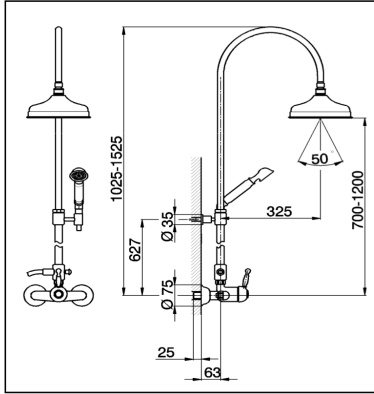

2-functions Single lever shower set ARCANA ROYAL_AY004050

cisal

AY 00405 0

da Febbraio 2009 - from February 2009
ab Februar 2009 - de Février 2009

AY004050

<https://en.cisal.it/2-functions-single-lever-shower-set-arcana-royal-ay004050>

2-functions Single lever shower set ARCANA ROYAL_AY004050

cisal

AY 00405 0

da Febbraio 2009 - from February 2009
ab Februar 2009 - de Février 2009

NR.	DESCRIZIONE DESCRIPTION BESCREIBUNG DESCRIPTION	N.CODICE CODE NO. WERSKNR. NR.CODE	NR.	DESCRIZIONE DESCRIPTION BESCREIBUNG DESCRIPTION	N.CODICE CODE NO. WERSKNR. NR.CODE	NR.	DESCRIZIONE DESCRIPTION BESCREIBUNG DESCRIPTION	N.CODICE CODE NO. WERSKNR. NR.CODE
1	Leva monocomando AY Lever AY Hebel AY	ZZ903700	7	Eccentrico con rosone "AC" Excentrique + rosace "AC" Excentric connection with escutch."AC" S - Anschluss m.Rosette "AC"	ZZ928260	14	Set installazione asta doccia Set installation colonne de douche Installation set for sliding bar Installationsset für Wandstange	ZZ949870
1-1	Piacchetta per leva AY Plaquelette levier AY Cap for lever AY Abdeckkappe fuer Hebel AY	ZZ930480	7-1	Guarnizione NBR 90 SH. 24x16x2,7 Joint NBR 90 SH. 24x16x2,7 Gasket NBR 90 SH. 24x16x2,7 Dichtung NBR 90 SH. 24x16x2,7	ZZ926890	15	Doccia Arcana Douchette Arcana Arcana handshower Handbrause Arcana	DS014110
1-2	Vite M.4,5x15 Vis M.4,5x15 Screw M.4,5x15 Schraube M.4,5x15	ZZ926410	8	Guarnizione fibra 18,5x11x2 Joint en fibre 18,5x11x2 Gasket rubber 18,5x11x2 Fiberdichtung 18,5x11x2	ZZ927140	15-1	Vite di fissaggio diffusore per doccia Vis de fixation diffuseur pour douchette Fixing screw for spray kit handshower Befestigungsschraube fuer Einsatz	ZZ934010
2	Copricartuccia senza ideogrammi Couvre-cartouche sans ideogramme Escutcheon cartridge without ideogram Abdeckkappe ohne Ideogramm Calotta bloccaggio cartuccia piccola	ZZ927180	9	Pomolo per deviazione Pommeau pour inverseur Knob for diverter Zugknopf Umsteller	ZZ933940	15-2	Diffusore doccia AR Aérateur douche AR Aerator for showers AR Zerstaeuber fuer Brause AR Soffione doccia	ZZ905440
3	Ecrou pour cartouche Nut for mixing valve small Mutter fuer Kartusche	ZZ926030	10	Corpo deviazione automatica Corps inverseur automatique Body for aouthomatic diverter Körper für automatische Umstellung	ZZ949860	16	Pomme de douche Headshower Kopfbrause	DS016140
4	Cartuccia monocomando piccola Cartouche mitigeurs Mixing valve small size Kartusche	ZZ929090	11	Asta deviazione completa Tige inverseur complète Complete diverting rod Umstellung	ZZ933140	16-1	Guarnizione fibra 18,5x11x2 Joint en fibre 18,5x11x2 Gasket rubber 18,5x11x2 Fiberdichtung 18,5x11x2	ZZ927140
5	Guarnizione NBR 90 SH. 24x16x2,7 Joint NBR 90 SH. 24x16x2,7 Gasket NBR 90 SH. 24x16x2,7 Dichtung NBR 90 SH. 24x16x2,7	ZZ926890	12	Attacco flessibile Raccord flex Flexible connection Flex Anschluss	ZZ931410			
6	Prolunga per gruppo doccia Rallonge pour mélangeur douche Extension for shower mixer Verlängerungsset für Brausebatterie	ZZ946030	13	Flessibile D.14x150 1/2" conico x 1/2" Flexible D.14x150 avec raccord 1/2" Hose D.14x150 1/2"x1/2" Schlauch D.14x150 1/2" Konus x 1/2"	ZA009030			

AY004050

<https://en.cisal.it/2-functions-single-lever-shower-set-arcana-royal-ay004050>

2026-06-14