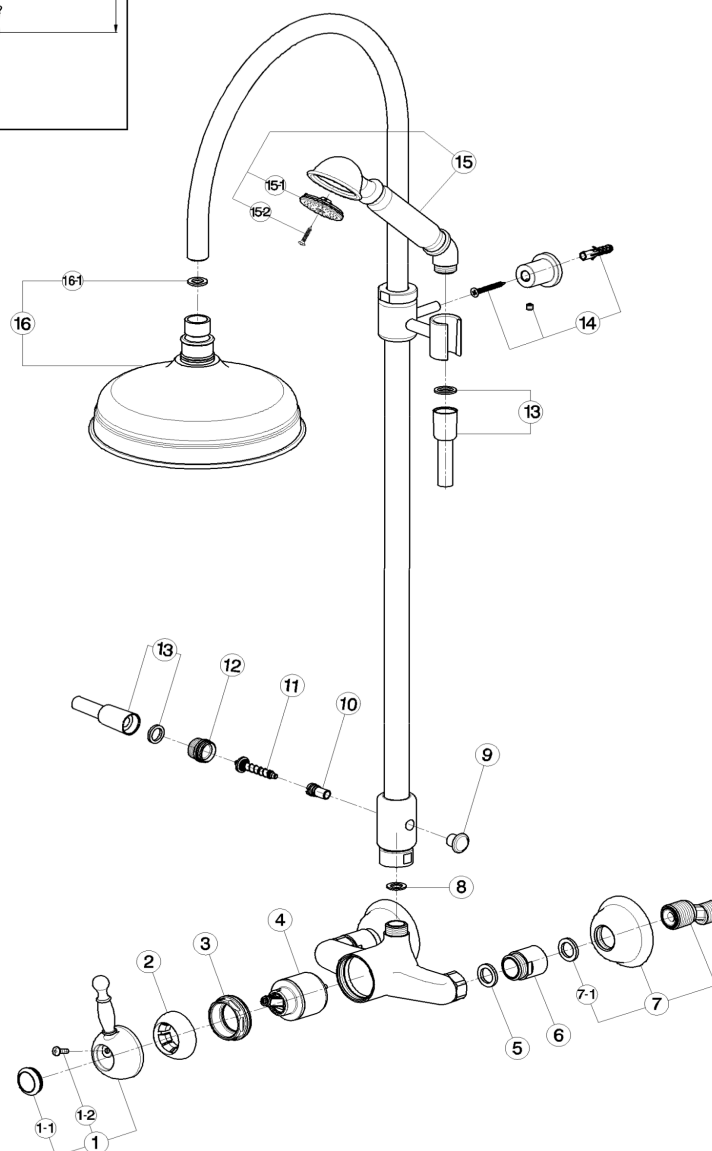

43 mm Cartridge

2-functions Single lever shower set ARCANA ROYAL_AY004050

cisal

AY 00405 0

da Febbraio 2009 - from February 2009
ab Februar 2009 - de Février 2009

AY004050

<https://en.cisal.it/2-functions-single-lever-shower-set-arcana-royal-ay004050>