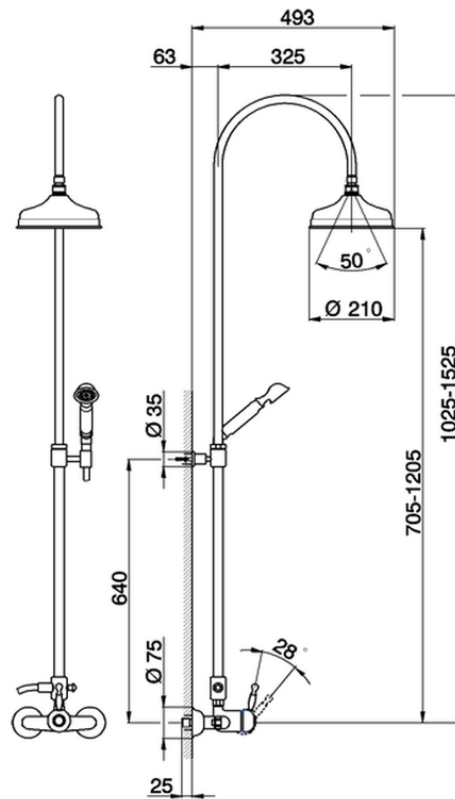

## 2-functions Single lever shower set ARCANA ROYAL\_AY004050

AY004050

<https://en.cisal.it/2-functions-single-lever-shower-set-arcana-royal-ay004050>

2026-04-30