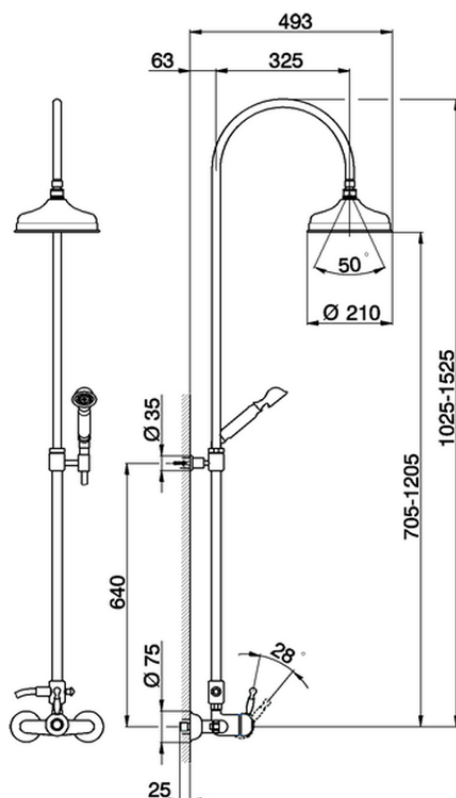

2-functions Single lever shower set ARCANA ROYAL_AY004050

AY004050

<https://en.cisal.it/2-functions-single-lever-shower-set-arcana-royal-ay004050>

2026-06-13