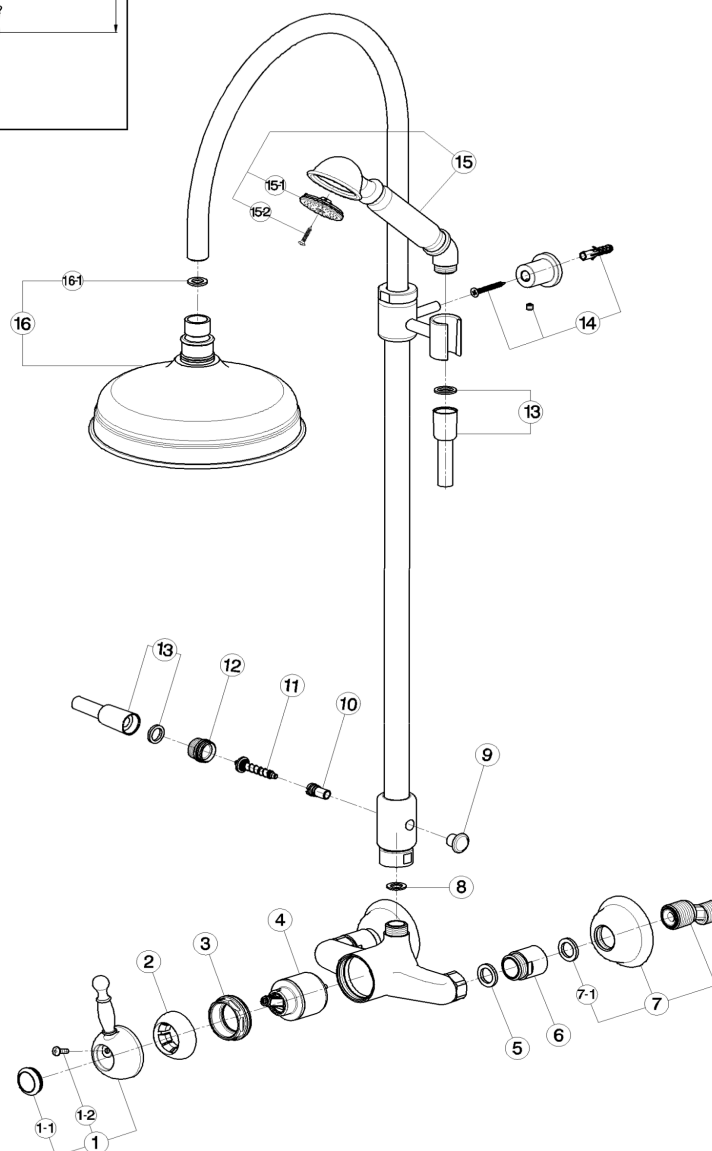

2-functions Single lever shower set ARCANA ROYAL_AY004050

cisal

AY 00405 0

da Febbraio 2009 - from February 2009
ab Februar 2009 - de Février 2009

AY004050

<https://en.cisal.it/2-functions-single-lever-shower-set-arcana-royal-ay004050>

2-functions Single lever shower set ARCANA ROYAL_AY004050

cisal

AY 00405 0

da Febbraio 2009 - from February 2009
ab Februar 2009 - de Février 2009

NR.	DESCRIZIONE DESCRIPTION BESCREIBUNG DESCRIPTION	N.CODICE CODE NO. WERSKNR. NR.CODE	NR.	DESCRIZIONE DESCRIPTION BESCREIBUNG DESCRIPTION	N.CODICE CODE NO. WERSKNR. NR.CODE	NR.	DESCRIZIONE DESCRIPTION BESCREIBUNG DESCRIPTION	N.CODICE CODE NO. WERSKNR. NR.CODE
1	Leva monocomando AY Lever AY Hebel AY	ZZ903700	7	Eccentrico con rosone "AC" Excentrique + rosace "AC" Excentric connection with escutch."AC" S - Anschluss m.Rosette "AC"	ZZ928260	14	Set installazione asta doccia Set installation colonne de douche Installation set for sliding bar Installationsset für Wandstange	ZZ949870
1-1	Piacchetta per leva AY Plaquelette levier AY Cap for lever AY Abdeckkappe fuer Hebel AY	ZZ930480	7-1	Guarnizione NBR 90 SH. 24x16x2,7 Joint NBR 90 SH. 24x16x2,7 Gasket NBR 90 SH. 24x16x2,7 Dichtung NBR 90 SH. 24x16x2,7	ZZ926890	15	Doccia Arcana Douchette Arcana Arcana handshower Handbrause Arcana	DS014110
1-2	Vite M.4,5x15 tb.tc. Vis M.4,5x15 Screw M.4,5x15 Schraube M.4,5x15	ZZ926410	8	Guarnizione fibra 18,5x11x2 Joint en fibre 18,5x11x2 Gasket rubber 18,5x11x2 Fiberdichtung 18,5x11x2	ZZ927140	15-1	Vite di fissaggio diffusore per doccia Vis de fixation diffuseur pour douchette Fixing screw for spray kit handshower Befestigungsschraube fuer Einsatz	ZZ934010
2	Copricartuccia senza ideogrammi Couvre-cartouche sans ideogramme Escutcheon cartridge without ideogram Abdeckkappe ohne Ideogramm Calotta bloccaggio cartuccia piccola	ZZ927180	9	Pomolo per deviazione Pommeau pour inverseur Knob for diverter Zugknopf Umsteller Corpo deviazione automatica	ZZ933940	15-2	Diffusore doccia AR Aérateur douche AR Aerator for showers AR Zerstaeuber fuer Brause AR Soffione doccia	ZZ905440
3	Ecrou pour cartouche Nut for mixing valve small Mutter fuer Kartusche	ZZ926030	10	Corps inverseur automatique Body for aouthomatic diverter Körper für automatische Umstellung	ZZ949860	16	Pomme de douche Headshower Kopfbrause	DS016140
4	Cartuccia monocomando piccola Cartouche mitigeurs Mixing valve small size Kartusche	ZZ929090	11	Asta deviazione completa Tige inverseur complète Complete divertling rod Umstellung	ZZ933140	16-1	Guarnizione fibra 18,5x11x2 Joint en fibre 18,5x11x2 Gasket rubber 18,5x11x2 Fiberdichtung 18,5x11x2	ZZ927140
5	Guarnizione NBR 90 SH. 24x16x2,7 Joint NBR 90 SH. 24x16x2,7 Gasket NBR 90 SH. 24x16x2,7 Dichtung NBR 90 SH. 24x16x2,7	ZZ926890	12	Attacco flessibile Raccord flex Flexible connection Flex Anschluss	ZZ931410			
6	Prolunga per gruppo doccia Rallonge pour mélangeur douche Extension for shower mixer Verlängerungsset für Brausebatterie	ZZ946030	13	Flessibile D.14x150 1/2" conico x 1/2" Flexible D.14x150 avec raccord 1/2" Hose D.14x150 1/2"x1/2" Schlauch D.14x150 1/2" Konus x 1/2"	ZA009030			

AY004050

<https://en.cisal.it/2-functions-single-lever-shower-set-arcana-royal-ay004050>

2026-06-13