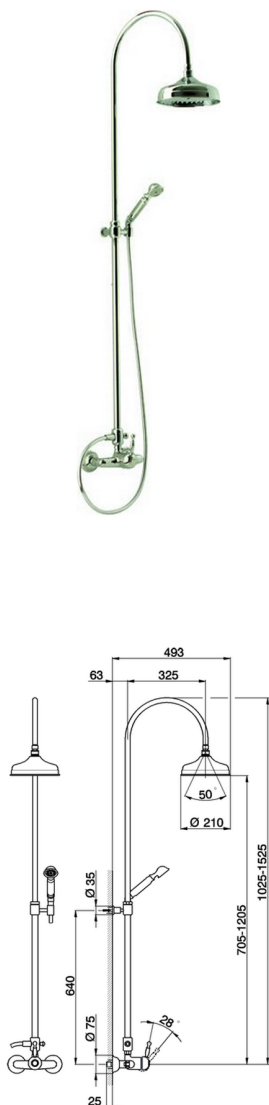

## 2-functions Single lever shower set ARCANA ROYAL\_AY004050

MODEL **AY004050**

2-functions Single lever shower set, 2 outlet diverter, adjustable riser column, with not sliding handshower bracket, 53 mm Arcana one spray handshower, 200 mm Brass Round Head Shower, 150 cm Brass Flexible Hose

### AVAILABLE FINISHINGS

-  **21** 21 Chrome
-  **24** 24 Gold
-  **26** 26 Old Copper
-  **27** 27 Old Bronze
-  **2A** 2A Satin Brushed Nickel
-  **74** 74 Chrome/Gold

### CHARACTERISTICS

Cartridge Spare Parts **ZZ92909000**

**43 mm Cartridge**

## 2-functions Single lever shower set ARCANA ROYAL\_AY004050