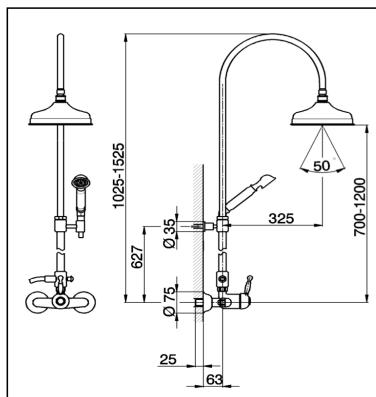

2-functions Single lever shower set ARCANA ROYAL_AY004050

cisal

AY 00405 0

da Febbraio 2009 - from February 2009
ab Februar 2009 - de Février 2009

AY004050

<https://en.cisal.it/2-functions-single-lever-shower-set-arcana-royal-ay004050>

2-functions Single lever shower set ARCANA ROYAL_AY004050

cisal

AY 00405 0

da Febbraio 2009 - from February 2009
ab Februar 2009 - de Février 2009

NR.	DESCRIZIONE DESCRIPTION BESCREIBUNG DESCRIPTION	N.CODICE CODE NO. WERSKNR. NR.CODE	NR.	DESCRIZIONE DESCRIPTION BESCREIBUNG DESCRIPTION	N.CODICE CODE NO. WERSKNR. NR.CODE	NR.	DESCRIZIONE DESCRIPTION BESCREIBUNG DESCRIPTION	N.CODICE CODE NO. WERSKNR. NR.CODE
1	Leva monocomando AY Lever AY Hebel AY	ZZ903700	7	Eccentrico con rosone "AC" Excentrique + rosace "AC" Excentric connection with escutch."AC" S - Anschluss m.Rosette "AC"	ZZ928260	14	Set installazione asta doccia Set installation colonne de douche Installation set for sliding bar Installationsset für Wandstange	ZZ949870
1-1	Piacchetta per leva AY Plaquelette levier AY Cap for lever AY Abdeckkappe fuer Hebel AY	ZZ930480	7-1	Guarnizione NBR 90 SH. 24x16x2,7 Joint NBR 90 SH. 24x16x2,7 Gasket NBR 90 SH. 24x16x2,7 Dichtung NBR 90 SH. 24x16x2,7	ZZ926890	15	Doccia Arcana Douchette Arcana Arcana handshower Handbrause Arcana	DS014110
1-2	Vite M.4,5x15 tb.tc. Vis M.4,5x15 Screw M.4,5x15 Schraube M.4,5x15	ZZ926410	8	Guarnizione fibra 18,5x11x2 Joint en fibre 18,5x11x2 Gasket rubber 18,5x11x2 Fiberdichtung 18,5x11x2	ZZ927140	15-1	Vite di fissaggio diffusore per doccia Vis de fixation diffuseur pour douchette Fixing screw for spray kit handshower Befestigungsschraube fuer Einsatz	ZZ934010
2	Copricartuccia senza ideogrammi Couvre-cartouche sans ideogramme Escutcheon cartridge without ideogram Abdeckkappe ohne Ideogramm Calotta bloccaggio cartuccia piccola	ZZ927180	9	Pomolo per deviazione Pommeau pour inverseur Knob for diverter Zugknopf Umsteller Corpo deviazione automatica	ZZ933940	15-2	Diffusore doccia AR Aérateur douche AR Aerator for showers AR Zerstaeuber fuer Brause AR Soffione doccia	ZZ905440
3	Ecrou pour cartouche Nut for mixing valve small Mutter fuer Kartusche	ZZ926030	10	Corps inverseur automatique Body for aouthomatic diverter Körper für automatische Umstellung	ZZ949860	16	Pomme de douche Headshower Kopfbrause	DS016140
4	Cartuccia monocomando piccola Cartouche mitigeurs Mixing valve small size Kartusche	ZZ929090	11	Asta deviazione completa Tige inverseur complète Complete divertling rod Umstellung	ZZ933140	16-1	Guarnizione fibra 18,5x11x2 Joint en fibre 18,5x11x2 Gasket rubber 18,5x11x2 Fiberdichtung 18,5x11x2	ZZ927140
5	Guarnizione NBR 90 SH. 24x16x2,7 Joint NBR 90 SH. 24x16x2,7 Gasket NBR 90 SH. 24x16x2,7 Dichtung NBR 90 SH. 24x16x2,7	ZZ926890	12	Attacco flessibile Raccord flex Flexible connection Flex Anschluss	ZZ931410			
6	Prolunga per gruppo doccia Rallonge pour mélangeur douche Extension for shower mixer Verlängerungsset für Brausebatterie	ZZ946030	13	Flessibile D.14x150 1/2" conico x 1/2" Flexible D.14x150 avec raccord 1/2" Hose D.14x150 1/2"x1/2" Schlauch D.14x150 1/2" Konus x 1/2"	ZA009030			

AY004050

<https://en.cisal.it/2-functions-single-lever-shower-set-arcana-royal-ay004050>

2026-06-13