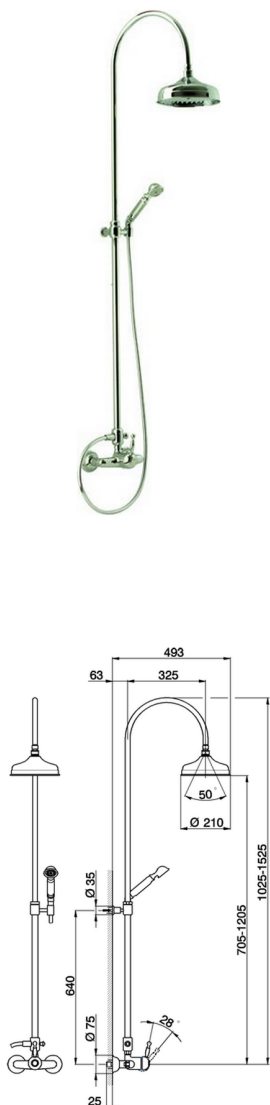

2-functions Single lever shower set ARCANA ROYAL_AY004050

MODEL **AY004050**

2-functions Single lever shower set, 2 outlet diverter, adjustable riser column, with not sliding handshower bracket, 53 mm Arcana one spray handshower, 200 mm Brass Round Head Shower, 150 cm Brass Flexible Hose

AVAILABLE FINISHINGS

-  **21** 21 Chrome
-  **24** 24 Gold
-  **26** 26 Old Copper
-  **27** 27 Old Bronze
-  **2A** 2A Satin Brushed Nickel
-  **74** 74 Chrome/Gold

CHARACTERISTICS

Cartridge Spare Parts **ZZ92909000**

43 mm Cartridge

2-functions Single lever shower set ARCANA ROYAL_AY004050

cisal

AY 00405 0

da Febbraio 2009 - from February 2009
ab Februar 2009 - de Février 2009

AY004050

<https://en.cisal.it/2-functions-single-lever-shower-set-arcana-royal-ay004050>