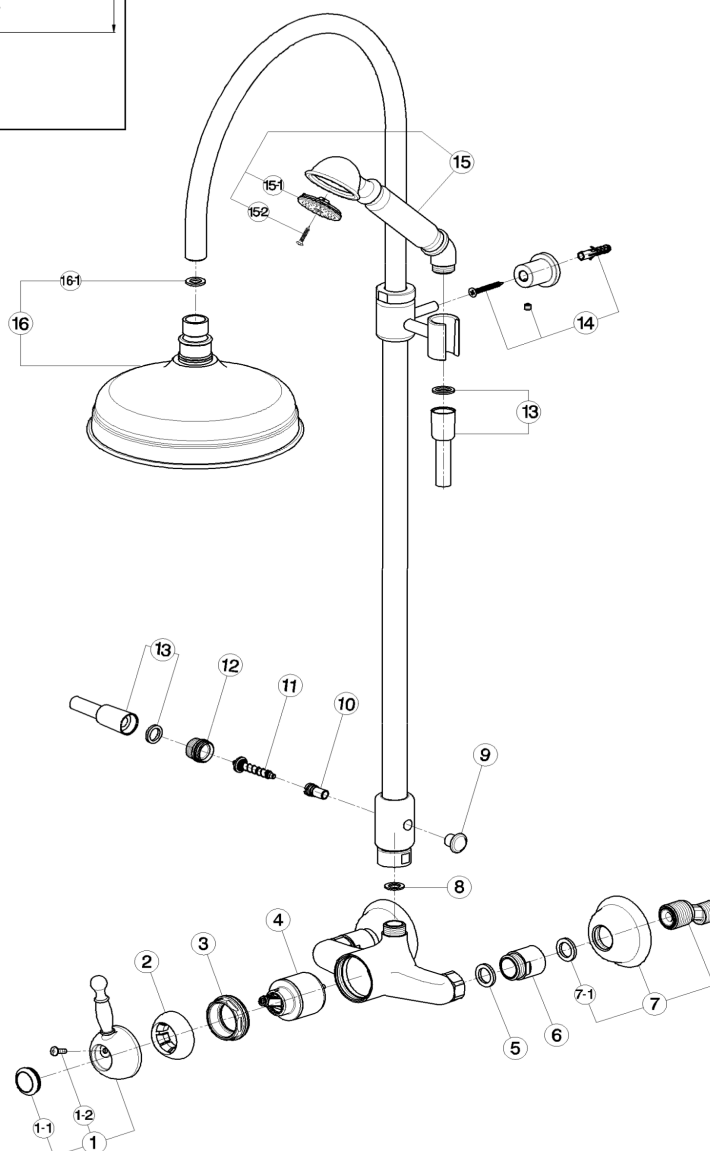

## 2-functions Single lever shower set ARCANA ROYAL\_AY004050

MODEL **AY004050**

2-functions Single lever shower set, 2 outlet diverter, adjustable riser column, with not sliding handshower bracket, 53 mm Arcana one spray handshower, 200 mm Brass Round Head Shower, 150 cm Brass Flexible Hose

### CHARACTERISTICS

Cartridge Spare Parts **ZZ92909000**

**43 mm Cartridge**

## 2-functions Single lever shower set ARCANA ROYAL\_AY004050

# cisal

**AY 00405 0**

da Febbraio 2009 - from February 2009  
ab Februar 2009 - de Février 2009

AY004050

<https://en.cisal.it/2-functions-single-lever-shower-set-arcana-royal-ay004050>