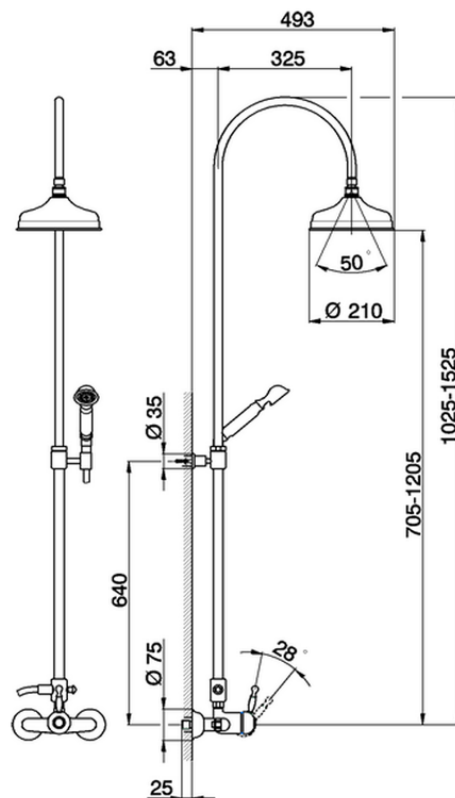

2-functions Single lever shower set ARCANA ROYAL_AY004050

AY004050

<https://en.cisal.it/2-functions-single-lever-shower-set-arcana-royal-ay004050>

2026-06-14