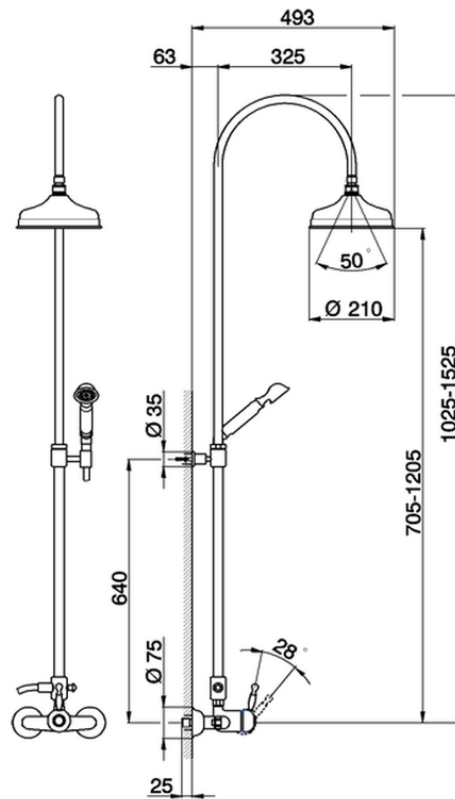

2-functions Single lever shower set ARCANA ROYAL_AY004050

AY004050

<https://en.cisal.it/2-functions-single-lever-shower-set-arcana-royal-ay004050>

2026-04-30