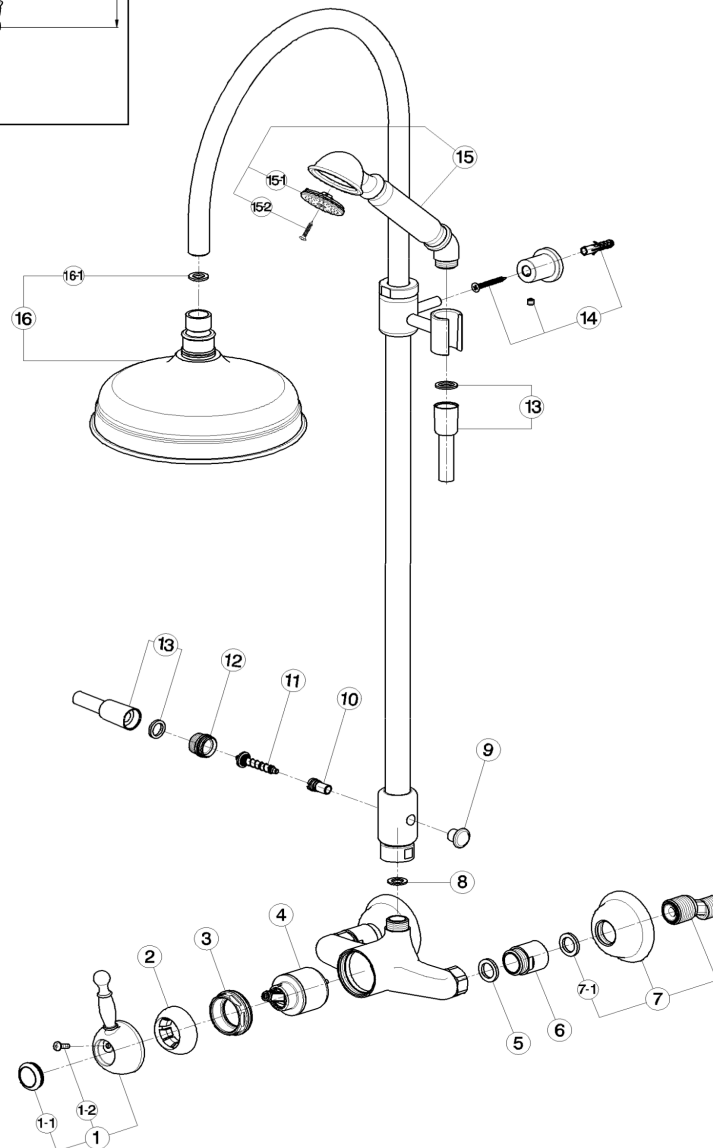

2-functions Single lever shower set ARCANA ROYAL_AY004050

MODEL **AY004050**

2-functions Single lever shower set, 2 outlet diverter, adjustable riser column, with not sliding handshower bracket, 53 mm Arcana one spray handshower, 200 mm Brass Round Head Shower, 150 cm Brass Flexible Hose

43 mm Cartridge

2-functions Single lever shower set ARCANA ROYAL_AY004050

cisal

AY 00405 0

da Febbraio 2009 - from February 2009
ab Februar 2009 - de Février 2009

AY004050

<https://en.cisal.it/2-functions-single-lever-shower-set-arcana-royal-ay004050>