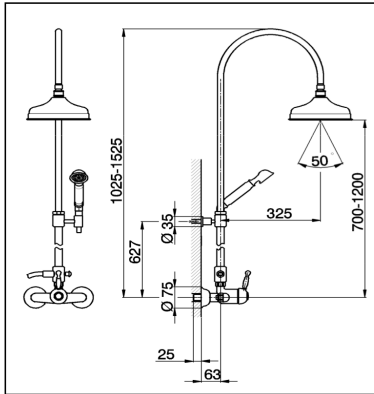

43 mm Cartridge

2-functions Single lever shower set ARCANA ROYAL_AY004050

cisal

AY 00405 0

da Febbraio 2009 - from February 2009
ab Februar 2009 - de Février 2009

AY004050

<https://en.cisal.it/2-functions-single-lever-shower-set-arcana-royal-ay004050>