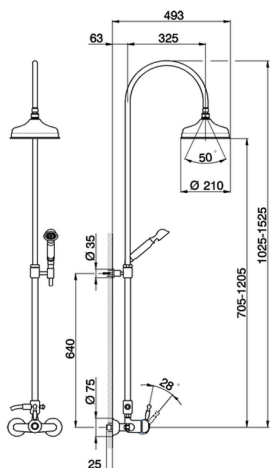

2-functions Single lever shower set ARCANA ROYAL_AY004050

MODEL **AY004050**

2-functions Single lever shower set, 2 outlet diverter, adjustable riser column, with not sliding handshower bracket, 53 mm Arcana one spray handshower, 200 mm Brass Round Head Shower, 150 cm Brass Flexible Hose

AVAILABLE FINISHINGS

-  **21** 21 Chrome
-  **24** 24 Gold
-  **26** 26 Old Copper
-  **27** 27 Old Bronze
-  **2A** 2A Satin Brushed Nickel
-  **74** 74 Chrome/Gold

CHARACTERISTICS

Cartridge Spare Parts **ZZ92909000**

43 mm Cartridge

2-functions Single lever shower set ARCANA ROYAL_AY004050

cisal

AY 00405 0

da Febbraio 2009 - from February 2009
ab Februar 2009 - de Février 2009

AY004050

<https://en.cisal.it/2-functions-single-lever-shower-set-arcana-royal-ay004050>