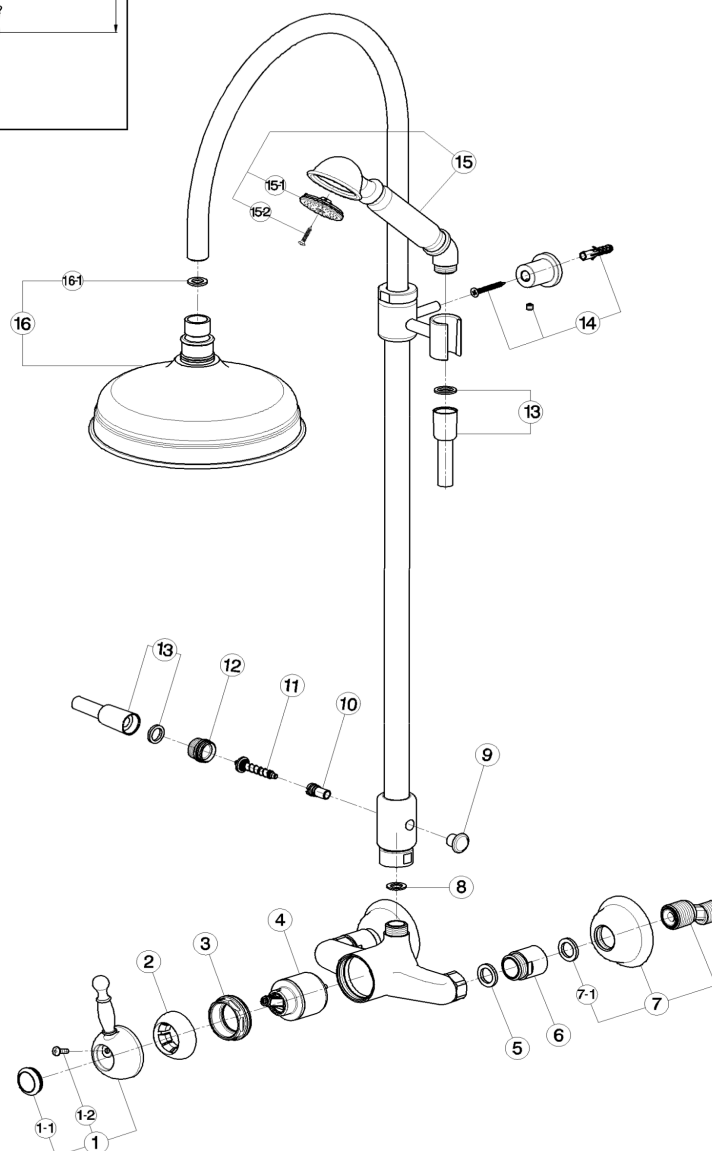

## 2-functions Single lever shower set ARCANA ROYAL\_AY004050

# cisal

**AY 00405 0**

da Febbraio 2009 - from February 2009  
ab Februar 2009 - de Février 2009

AY004050

<https://en.cisal.it/2-functions-single-lever-shower-set-arcana-royal-ay004050>