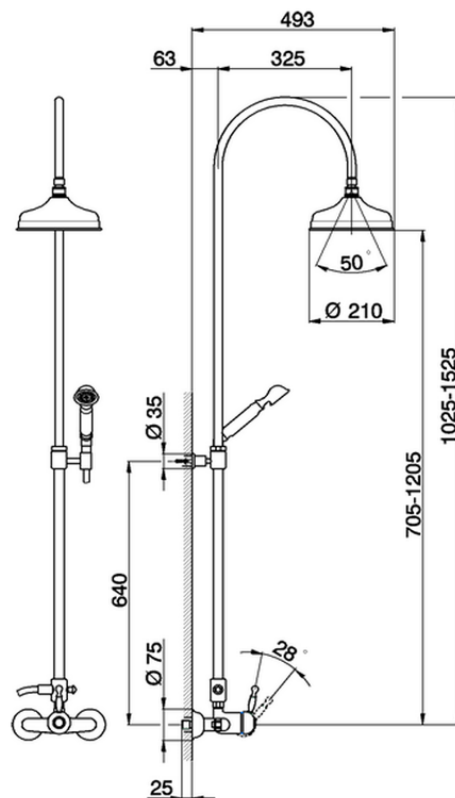

2-functions Single lever shower set ARCANA ROYAL_AY004050

AY004050

<https://en.cisal.it/2-functions-single-lever-shower-set-arcana-royal-ay004050>

2026-04-09