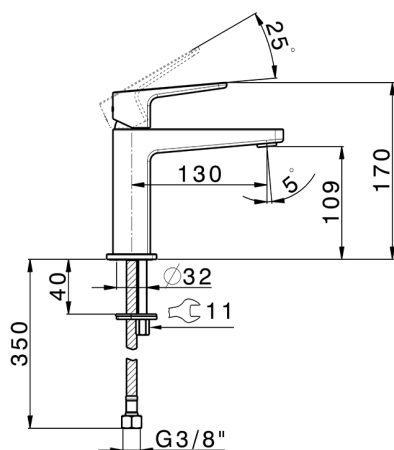

Single lever 'large' washbasin mixer ROCK&ROLL_RK000504

MODEL **RK000504**

Single lever 'large' washbasin mixer, without waste, G.3/8" stainless steel flexible hoses

AVAILABLE FINISHINGS

-  **21** 21 Chrome
-  **2F** 2F Brushed Nickel
-  **40** 40 Matt Black

CHARACTERISTICS

Cartridge Spare Parts **ZZ96550000**

25 mm Cartridge

Single lever 'large' washbasin mixer ROCK&ROLL_RK000504

RK000504

<https://en.cisal.it/single-lever-large-washbasin-mixer-rockroll-rk000504>