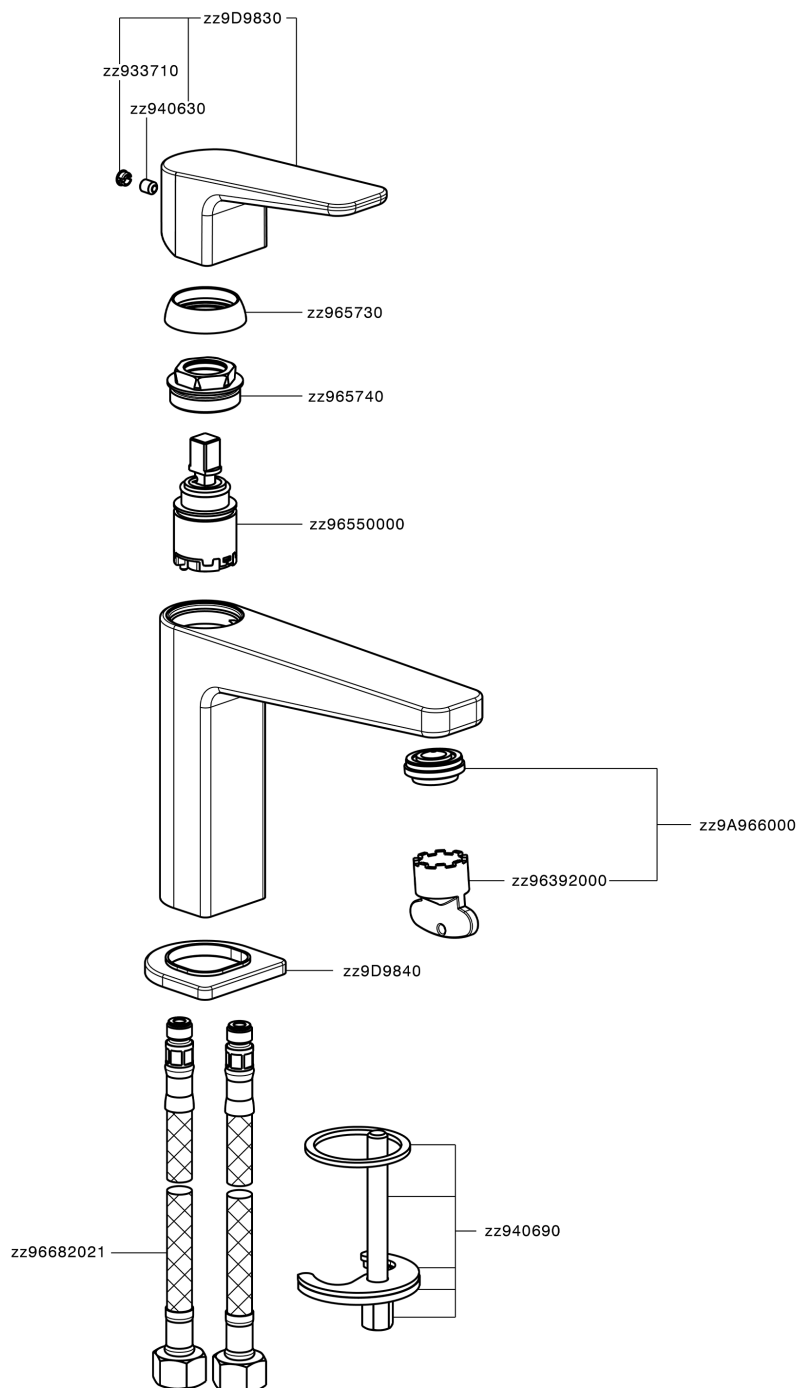

Single lever 'large' washbasin mixer ROCK&ROLL_RK000504

MODEL **RK000504**

Single lever 'large' washbasin mixer, without waste, G.3/8" stainless steel flexible hoses

AVAILABLE FINISHINGS

-  **21** 21 Chrome
-  **2F** 2F Brushed Nickel
-  **40** 40 Matt Black

CHARACTERISTICS

Cartridge Spare Parts **ZZ96550000**

25 mm Cartridge

Single lever 'large' washbasin mixer ROCK&ROLL_RK000504

RK000504

<https://en.cisal.it/single-lever-large-washbasin-mixer-rockroll-rk000504>