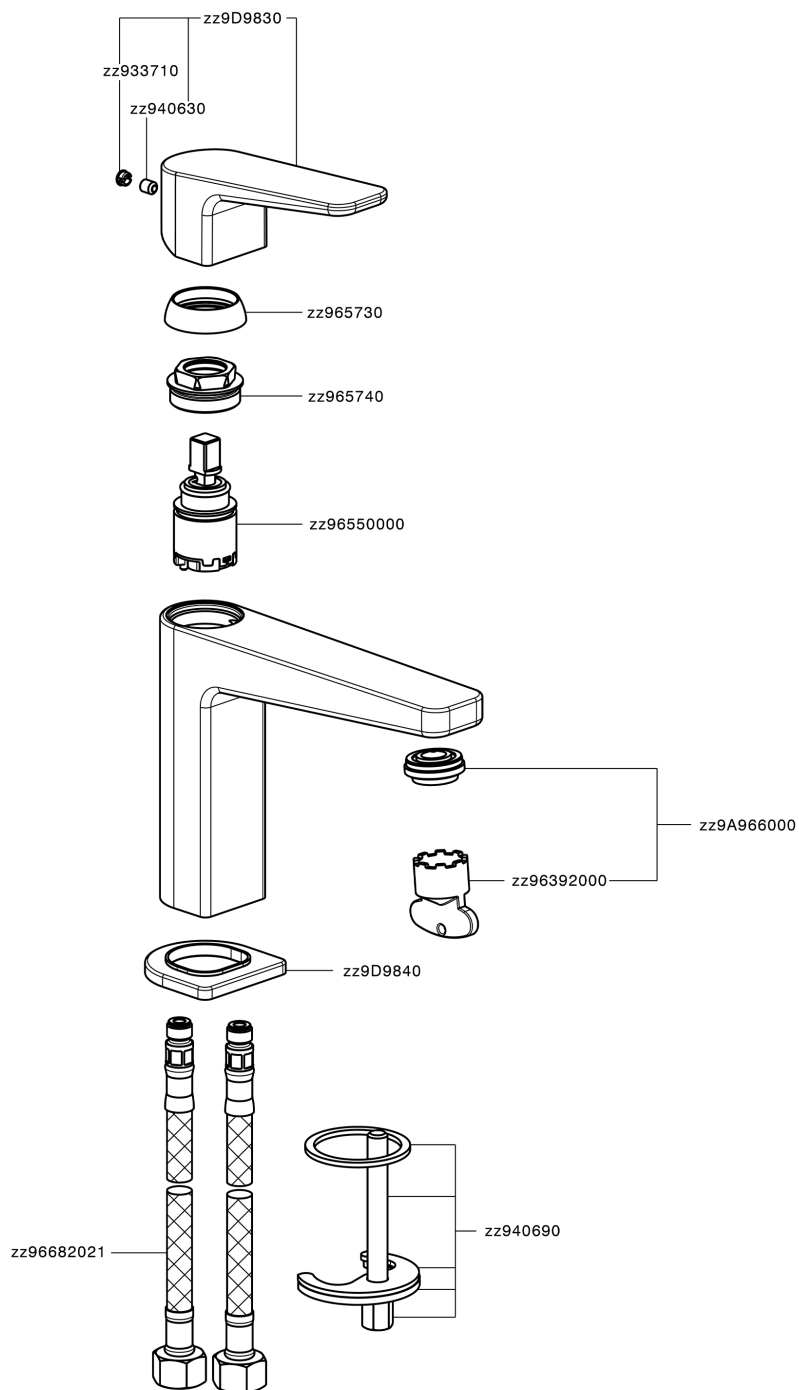

Single lever 'large' washbasin mixer ROCK&ROLL_RK000504

RK000504

<https://en.cisal.it/single-lever-large-washbasin-mixer-rockroll-rk000504>

2024-12-22