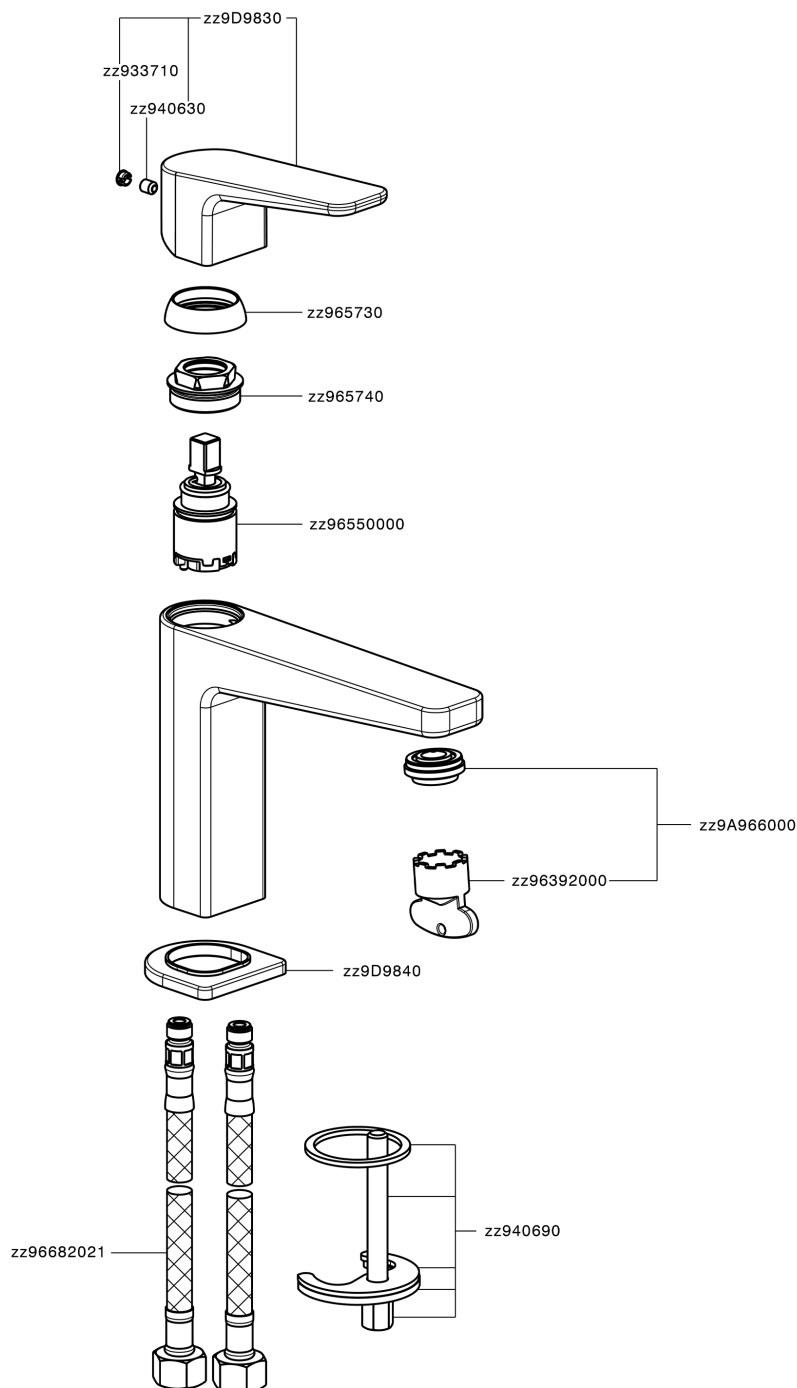

Single lever 'large' washbasin mixer ROCK&ROLL_RK000504

RK000504

<https://en.cisal.it/single-lever-large-washbasin-mixer-rockroll-rk000504>

2024-12-22