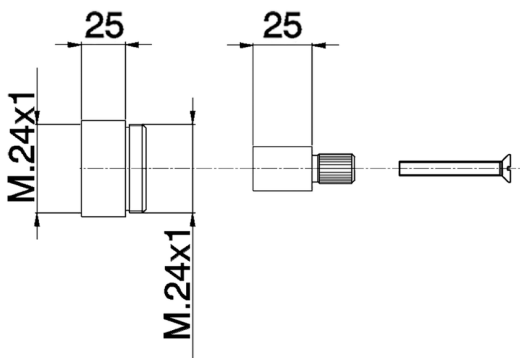

Extension +25 mm COMPONENTS_ZA000461

MODEL **ZA000461**

Extension 25 mm, for concealed taps G.3/4", series PU-LS-BA-BQ

AVAILABLE FINISHINGS

 **04** 04 Without finishing

CHARACTERISTICS

2026-06-13