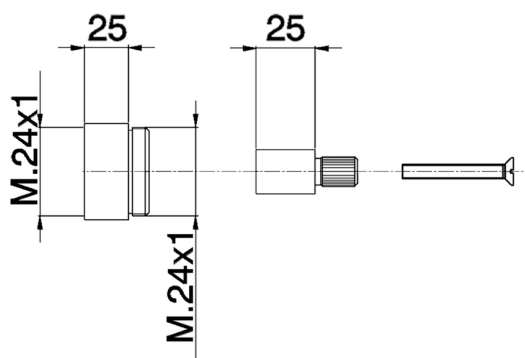

## Extension +25 mm COMPONENTS\_ZA000461

MODEL **ZA000461**

Extension 25 mm, for concealed taps G.3/4", series PU-LS-BA-BQ

AVAILABLE FINISHINGS

 **04** 04 Without finishing

CHARACTERISTICS

2026-04-10