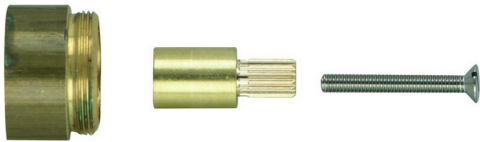

Extension +25 mm COMPONENTS_ZA000461

MODEL **ZA000461**

Extension 25 mm, for concealed taps G.3/4", series PU-LS-BA-BQ

AVAILABLE FINISHINGS

 **04** 04 Without finishing

CHARACTERISTICS

2026-06-13