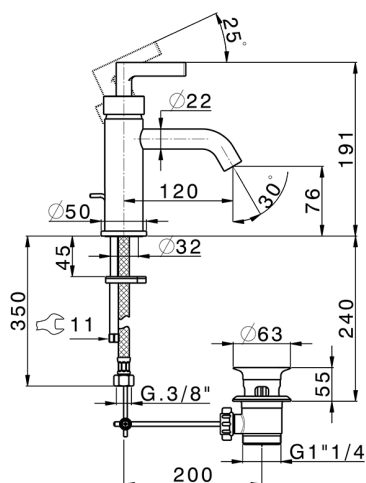

Single lever washbasin mixer GRACE_GC000510

MODEL **GC000510**

Single lever washbasin mixer, with 1"1/4 automatic pop-up waste, G.3/8" stainless steel flexible hoses

AVAILABLE FINISHINGS

-  **21** 21 Chrome
-  **2F** 2F Brushed Nickel
-  **2W** 2W Brushed Gold
-  **5H** 5H Dark Brass Brushed
-  **5L** 5L Brushed Black Titanium
-  **6T** 6T Chrome/Matt Black

CHARACTERISTICS

Cartridge Spare Parts **ZZ99672000**

35 mm Cartridge

EcoStop

EcoStop feature limits water flow to approximately 50% of maximum output with one point of resistance on setting. Push slightly past the middle stop only when full water output is required. This will save water up to 50%.