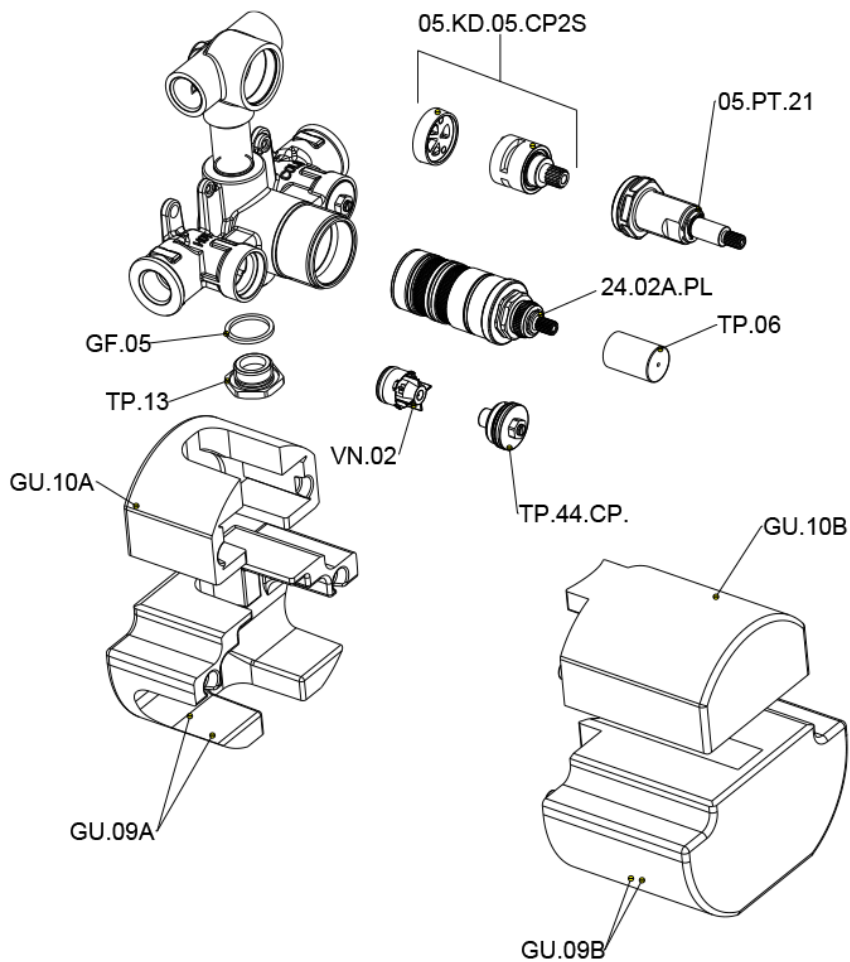

Concealed thermostatic shower mixer, 2-outlets CONCEALED_ZA019100

MODEL **ZA019100**

Concealed thermostatic shower mixer, 2-outlets, with 1/2" 2 outlet deviastop cartridge, without trim kit

AVAILABLE FINISHINGS

04 04 Without finishing

CHARACTERISTICS

Concealed **1**
 Cartridge Spare Parts **24.04A.PP**

8x20 Plus P Thermostatic Valve

DeviaStop

The Cisal Devia Stop technology allows to adjust the water flow and to direct it to the selected output point (overhead soaker, hand shower, etc).

Thermostatic

The Cisal thermostatic is your personal water manager, helping you to handle, control and save water and energy.

Concealed thermostatic shower mixer, 2-outlets CONCEALED_ZA019100

ZA019100

<https://en.cisal.it/concealed-thermostatic-shower-mixer-2-outlets-concealed-za019100>