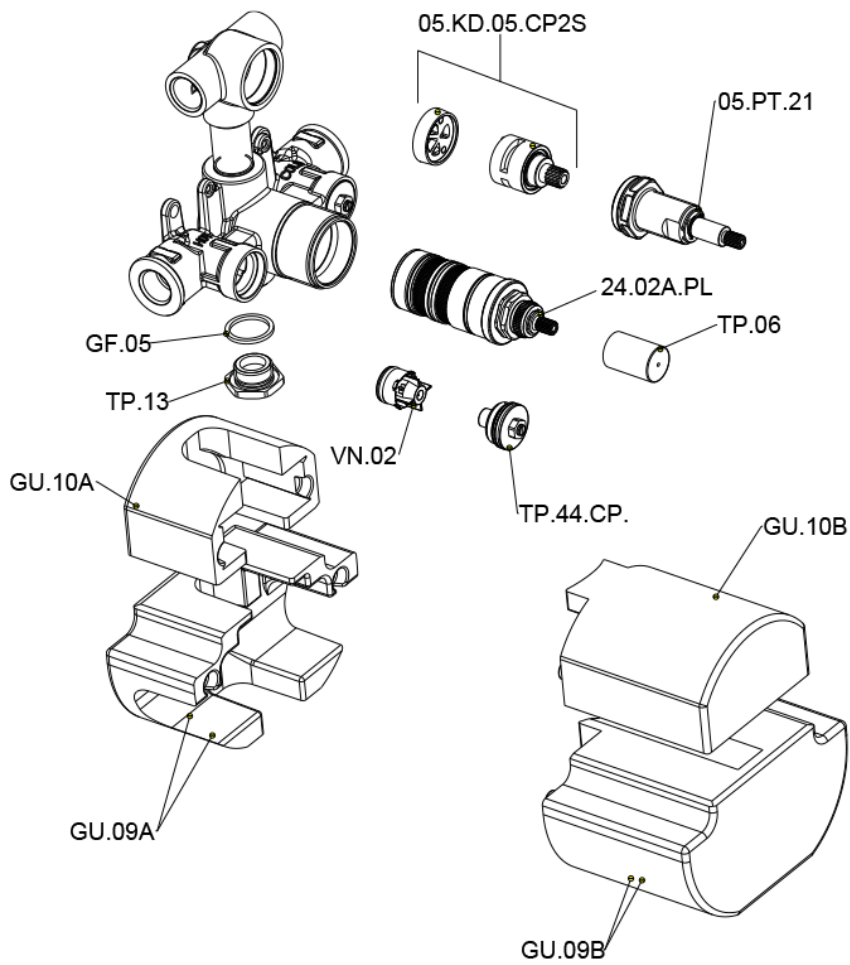

## Concealed thermostatic shower mixer, 2-outlets CONCEALED\_ZA019100

MODEL **ZA019100**

Concealed thermostatic shower mixer, 2-outlets, with 1/2" 2 outlet deviastop cartridge, without trim kit

AVAILABLE FINISHINGS

**04** 04 Without finishing

CHARACTERISTICS

Concealed **1**  
 Cartridge Spare Parts **24.04A.PP**  
**8x20 Plus P Thermostatic Valve**

### DeviaStop

The Cisal Devia Stop technology allows to adjust the water flow and to direct it to the selected output point (overhead soaker, hand shower, etc).

## Concealed thermostatic shower mixer, 2-outlets CONCEALED\_ZA019100

ZA019100

<https://en.cisal.it/concealed-thermostatic-shower-mixer-2-outlets-concealed-za019100>

2026-04-09