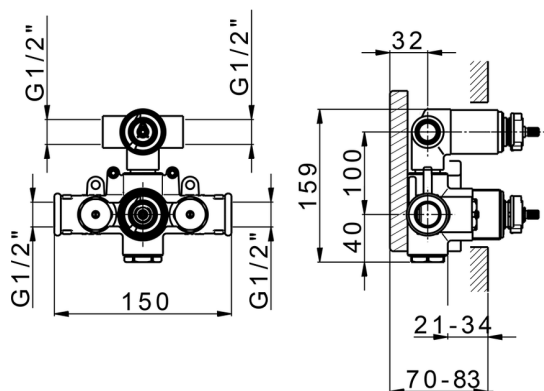

Concealed thermostatic shower mixer, 2-outlets CONCEALED_ZA019100

MODEL **ZA019100**

Concealed thermostatic shower mixer, 2-outlets, with 1/2" 2 outlet deviastop cartridge, without trim kit

AVAILABLE FINISHINGS

04 04 Without finishing

CHARACTERISTICS

Concealed **1**
 Cartridge Spare Parts **24.04A.PP**

8x20 Plus P Thermostatic Valve

DeviaStop

The Cisal Devia Stop technology allows to adjust the water flow and to direct it to the selected output point (overhead soaker, hand shower, etc).