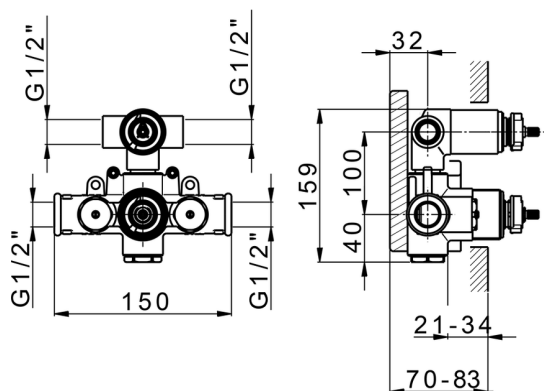

## Concealed thermostatic shower mixer, 2-outlets CONCEALED\_ZA019100

MODEL **ZA019100**

Concealed thermostatic shower mixer, 2-outlets, with 1/2" 2 outlet deviastop cartridge, without trim kit

AVAILABLE FINISHINGS

**04** 04 Without finishing

CHARACTERISTICS

Concealed **1**  
 Cartridge Spare Parts **24.04A.PP**  
**8x20 Plus P Thermostatic Valve**