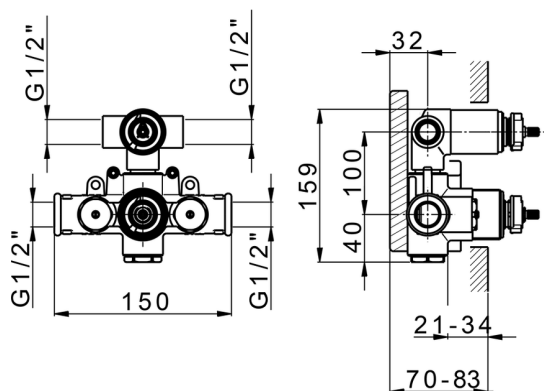

Concealed thermostatic shower mixer, 2-outlets CONCEALED_ZA019100

MODEL **ZA019100**

Concealed thermostatic shower mixer, 2-outlets, with 1/2" 2 outlet deviastop cartridge, without trim kit

AVAILABLE FINISHINGS

04 04 Without finishing

CHARACTERISTICS

Concealed **1**
 Cartridge Spare Parts **24.04A.PP**
8x20 Plus P Thermostatic Valve

DeviaStop

The Cisal Devia Stop technology allows to adjust the water flow and to direct it to the selected output point (overhead soaker, hand shower, etc).