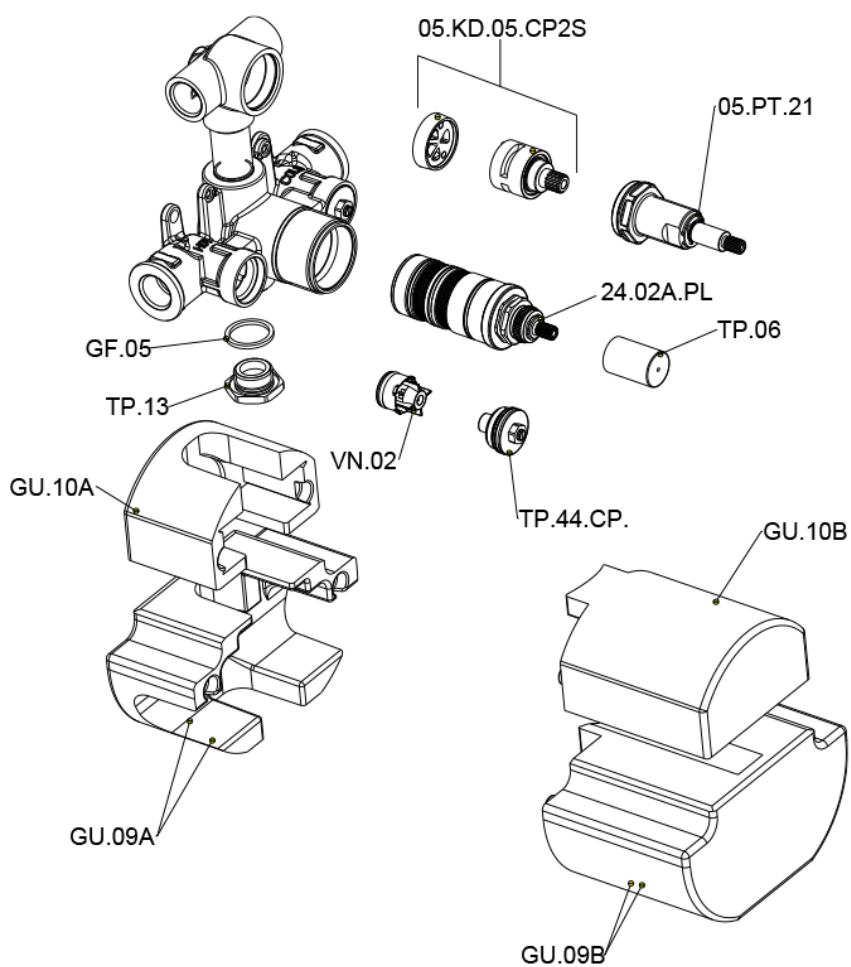

Concealed thermostatic shower mixer, 2-outlets CONCEALED_ZA019100

MODEL **ZA019100**

Concealed thermostatic shower mixer, 2-outlets, with 1/2" 2 outlet deviastop cartridge, without trim kit

AVAILABLE FINISHINGS

04 04 Without finishing

CHARACTERISTICS

Concealed **1**
 Cartridge Spare Parts **24.04A.PP**
8x20 Plus P Thermostatic Valve

DeviaStop

The Cisal Devia Stop technology allows to adjust the water flow and to direct it to the selected output point (overhead soaker, hand shower, etc).

Thermostatic

The Cisal thermostatic is your personal water manager, helping you to handle, control and save water and energy.

Concealed thermostatic shower mixer, 2-outlets CONCEALED_ZA019100

ZA019100

<https://en.cisal.it/concealed-thermostatic-shower-mixer-2-outlets-concealed-za019100>