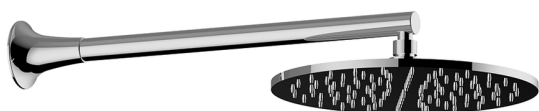

Shower arm with showerhead VITA_VI013191

MODEL **VI013191**

Shower arm with showerhead, 250 mm round showerhead 8 mm thick BRASS, 400 mm shower arm

AVAILABLE FINISHINGS

- **21** 21 Chrome
- **2Q** 2Q Black Titanium
- **40** 40 Matt Black
- **4Q** 4Q Matt White

CHARACTERISTICS

2024-12-22