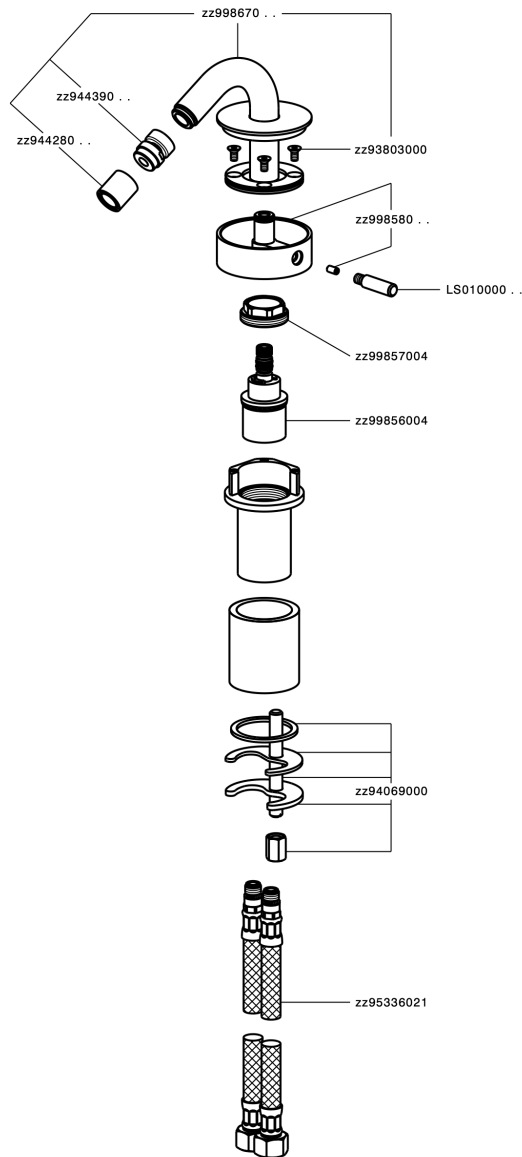

Single lever bidet mixer SLIM_SM001560

SM001560

<https://en.cisal.it/single-lever-bidet-mixer-slim-sm001560>

2024-12-22