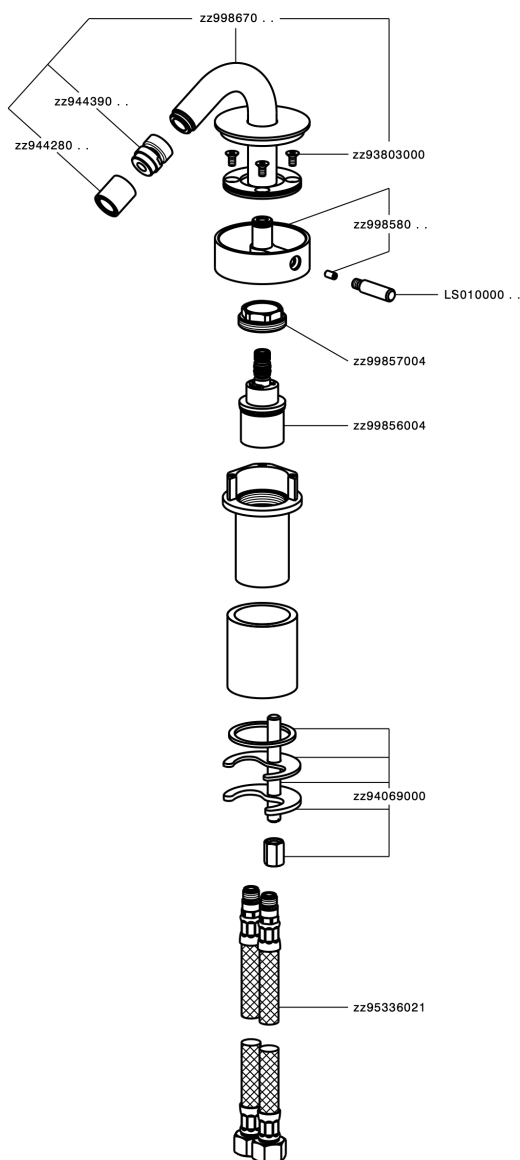

## Single lever bidet mixer SLIM\_SM001560

MODEL **SM001560**

Single lever bidet mixer, without automatic pop-up waste, G.3/8" stainless steel flexible hoses

### CHARACTERISTICS

Cartridge Spare Parts **ZZ99856004**

**27 mm Progressive single-lever cartridge**

## Single lever bidet mixer SLIM\_SM001560

SM001560

<https://en.cisal.it/single-lever-bidet-mixer-slim-sm001560>

2024-12-22