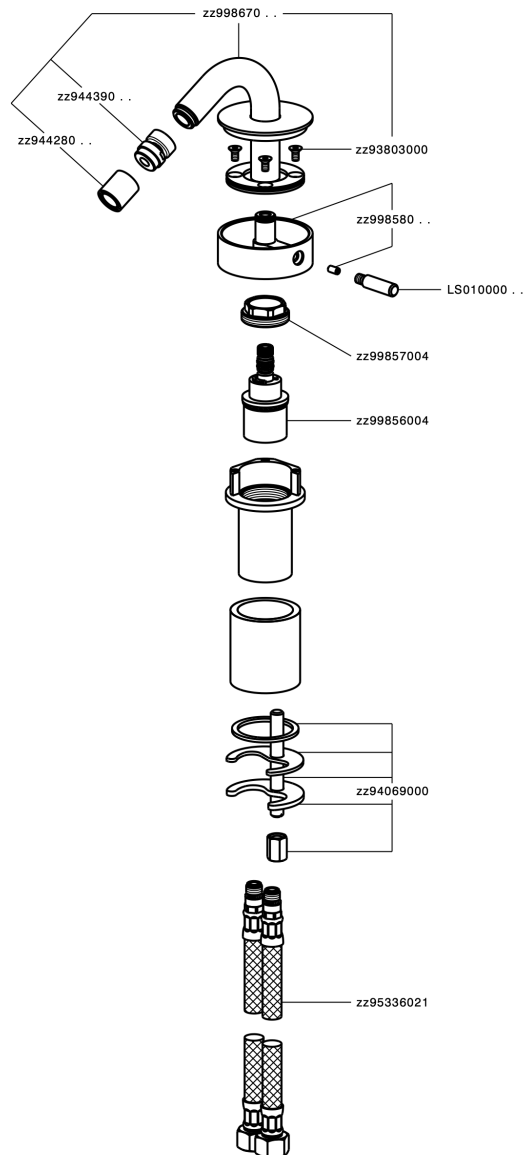

Single lever bidet mixer SLIM_SM001560

SM001560

<https://en.cisal.it/single-lever-bidet-mixer-slim-sm001560>

2024-12-31