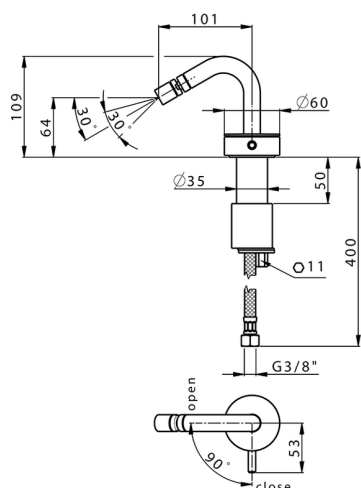

## Single lever bidet mixer SLIM\_SM001560

MODEL **SM001560**

Single lever bidet mixer, without automatic pop-up waste, G.3/8" stainless steel flexible hoses

### CHARACTERISTICS

Cartridge Spare Parts **ZZ99856004**

**27 mm Progressive single-lever cartridge**

## Single lever bidet mixer SLIM\_SM001560

SM001560

<https://en.cisal.it/single-lever-bidet-mixer-slim-sm001560>

2024-12-22