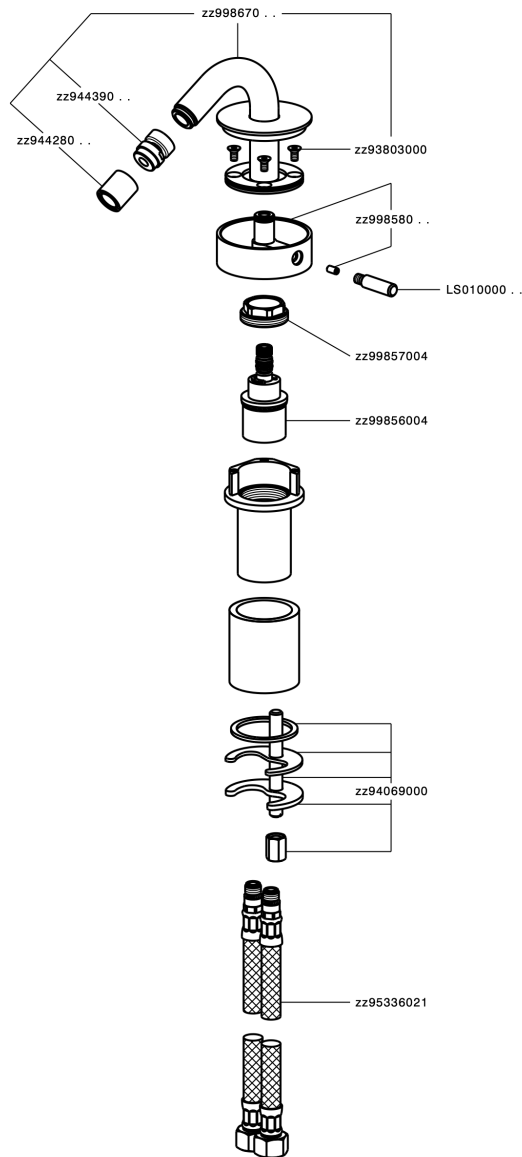

## Single lever bidet mixer SLIM\_SM001560

MODEL **SM001560**

Single lever bidet mixer, without automatic pop-up waste, G.3/8" stainless steel flexible hoses

### CHARACTERISTICS

Cartridge Spare Parts **ZZ99856004**

**27 mm Progressive single-lever cartridge**

## Single lever bidet mixer SLIM\_SM001560

SM001560

<https://en.cisal.it/single-lever-bidet-mixer-slim-sm001560>

2024-12-22