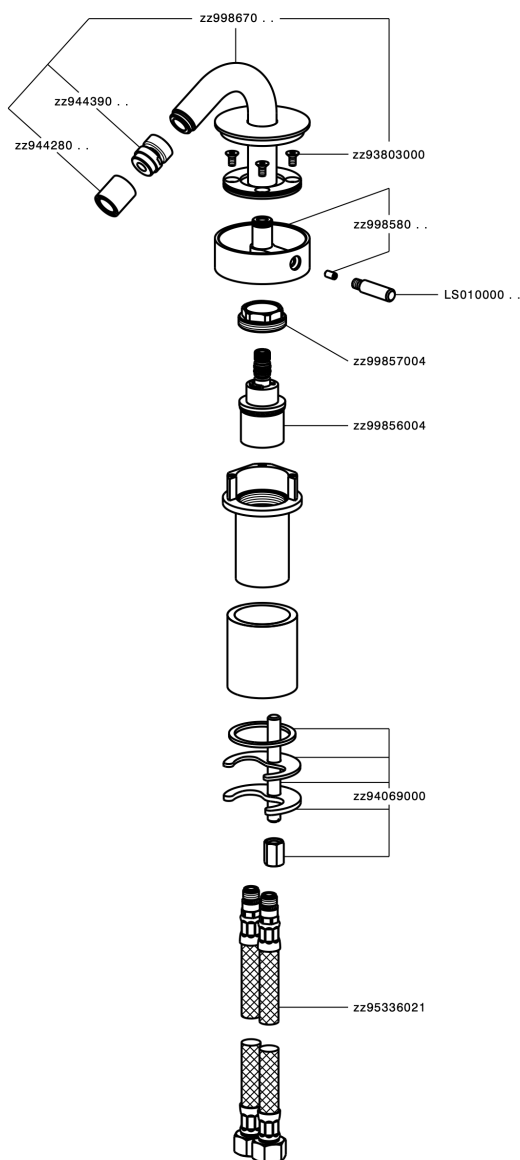

## Single lever bidet mixer SLIM\_SM001560

SM001560

<https://en.cisal.it/single-lever-bidet-mixer-slim-sm001560>

2024-12-22