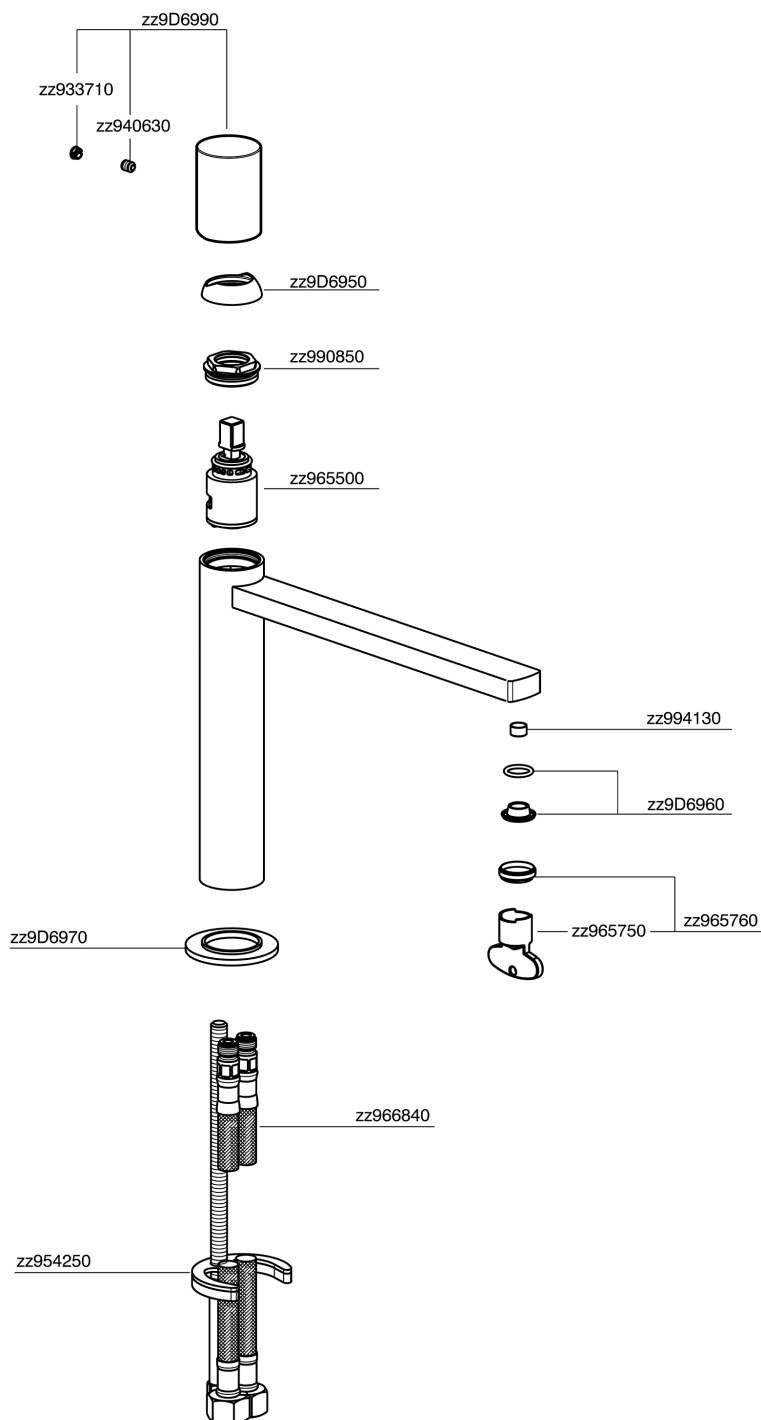

Single lever 'medium' washbasin mixer SMOOTH X32_X4001504

MODEL **X4001504**

Single lever 'medium' washbasin mixer, without automatic pop-up waste, G.3/8" stainless steel flexible hose, with smooth lever, Inox AISI 316L

AVAILABLE FINISHINGS

-  **5H** 5H Dark Brass Brushed
-  **5L** 5L Brushed Black Titanium
-  **5N** 5N Brushed Rose Gold
-  **D1** D1 Brushed Inox

CHARACTERISTICS

Cartridge Spare Parts **ZZ96550000**

25 mm Cartridge

Single lever 'medium' washbasin mixer SMOOTH X32_X4001504

X4001504

<https://en.cisal.it/single-lever-medium-washbasin-mixer-smooth-x32-x4001504>

2024-12-22