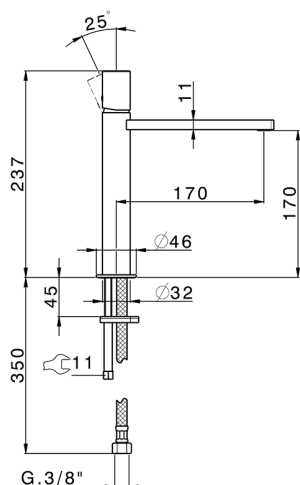

Single lever 'medium' washbasin mixer SMOOTH X32_X4001504

MODEL **X4001504**

Single lever 'medium' washbasin mixer, without automatic pop-up waste, G.3/8" stainless steel flexible hose, with smooth lever, Inox AISI 316L

AVAILABLE FINISHINGS

-  **5H** 5H Dark Brass Brushed
-  **5L** 5L Brushed Black Titanium
-  **5N** 5N Brushed Rose Gold
-  **D1** D1 Brushed Inox

CHARACTERISTICS

Cartridge Spare Parts **ZZ96550000**

25 mm Cartridge

Single lever 'medium' washbasin mixer SMOOTH X32_X4001504

X4001504

<https://en.cisal.it/single-lever-medium-washbasin-mixer-smooth-x32-x4001504>

2024-12-22