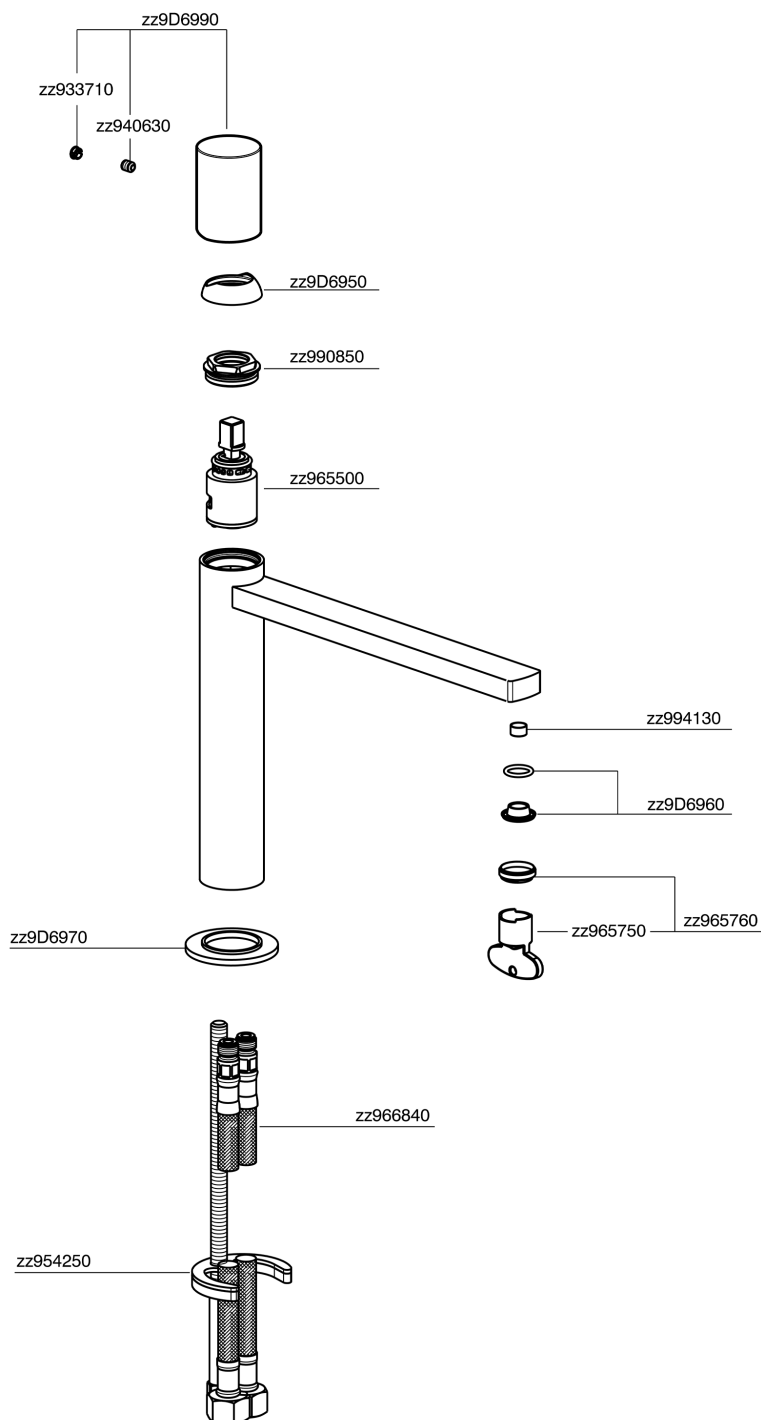

Single lever 'medium' washbasin mixer SMOOTH X32_X4001504

X4001504

<https://en.cisal.it/single-lever-medium-washbasin-mixer-smooth-x32-x4001504>

2024-12-22