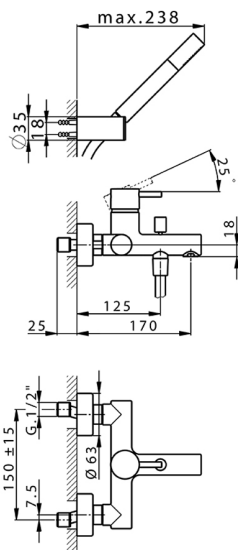

Single lever bath mixer, with shower set LESS MINIMAL_LM000121

MODEL **LM000121**

Single lever bath mixer, with shower set, wall mounted adjustable handshower bracket, Brass minimalistic one spray handshower, 150 cm PVC Flexible Hose

AVAILABLE FINISHINGS

-  **21** 21 Chrome
-  **2F** 2F Brushed Nickel
-  **40** 40 Matt Black
-  **4Q** 4Q Matt White

CHARACTERISTICS

Cartridge Spare Parts **ZZ95435000**
35 mm Cartridge

EcoStop

EcoStop feature limits water flow to approximately 50% of maximum output with one point of resistance on setting. Push slightly past the middle stop only when full water output is required. This will save water up to 50%.