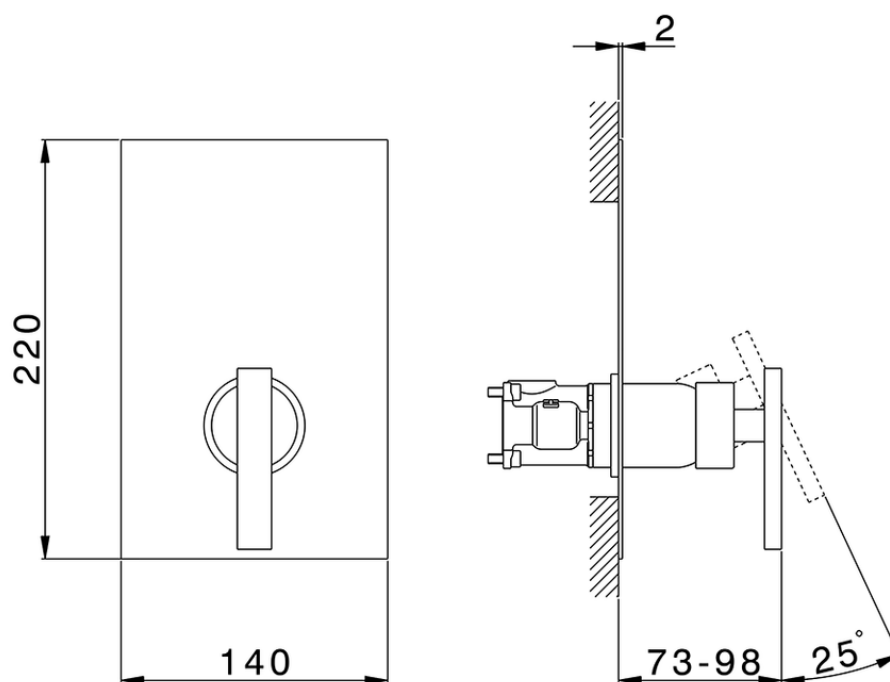

Exposed part for Single Lever One Box Valve WAVE_WE0BM010

WE0BM010

<https://en.cisal.it/exposed-part-for-single-lever-one-box-valve-wave-we0bm010>

ZA00B031

<https://en.cisal.it/one-box-universal-concealed-part-one-box-za00b031>