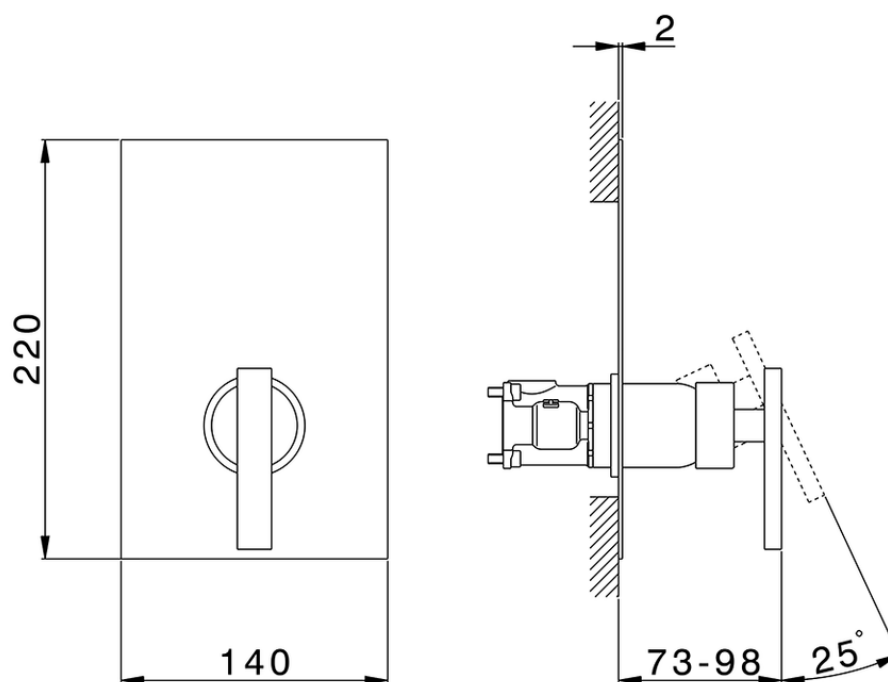

Exposed part for Single Lever One Box Valve WAVE_WE0BM010

WE0BM010

<https://en.cisal.it/exposed-part-for-single-lever-one-box-valve-wave-we0bm010>

ZA00B031

<https://en.cisal.it/one-box-universal-concealed-part-one-box-za00b031>