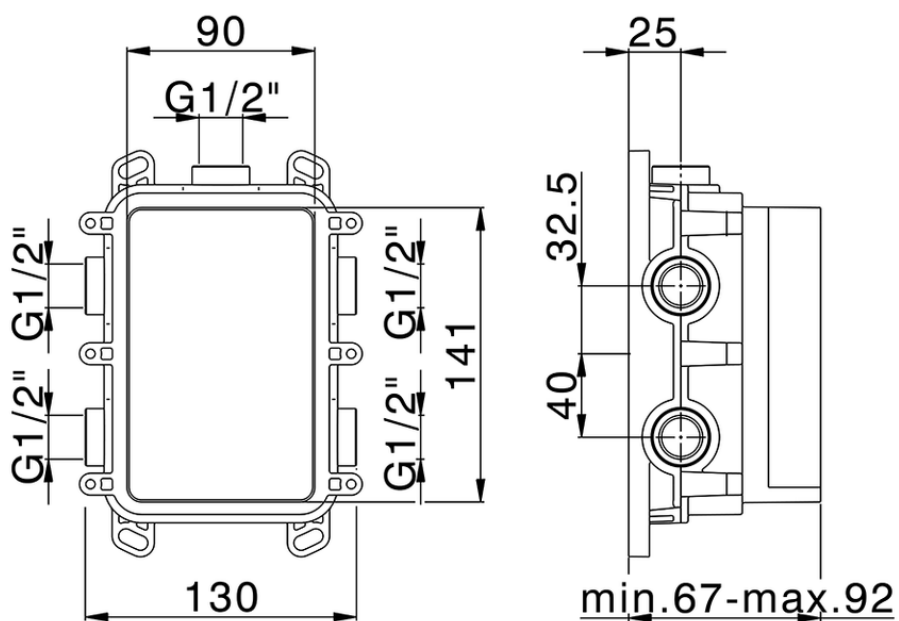

**Exposed part for Single Lever One Box Valve WAVE\_WE0BM010**

WE0BM010

<https://en.cisal.it/exposed-part-for-single-lever-one-box-valve-wave-we0bm010>

ZA00B031

<https://en.cisal.it/one-box-universal-concealed-part-one-box-za00b031>