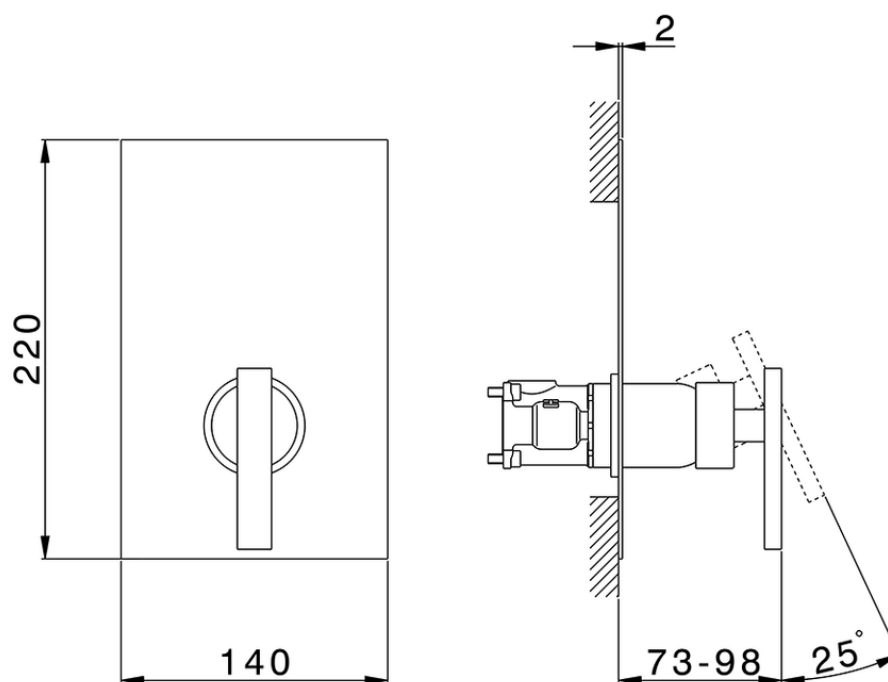

**Exposed part for Single Lever One Box Valve WAVE\_WE0BM010**

WE0BM010

<https://en.cisal.it/exposed-part-for-single-lever-one-box-valve-wave-we0bm010>

ZA00B031

<https://en.cisal.it/one-box-universal-concealed-part-one-box-za00b031>