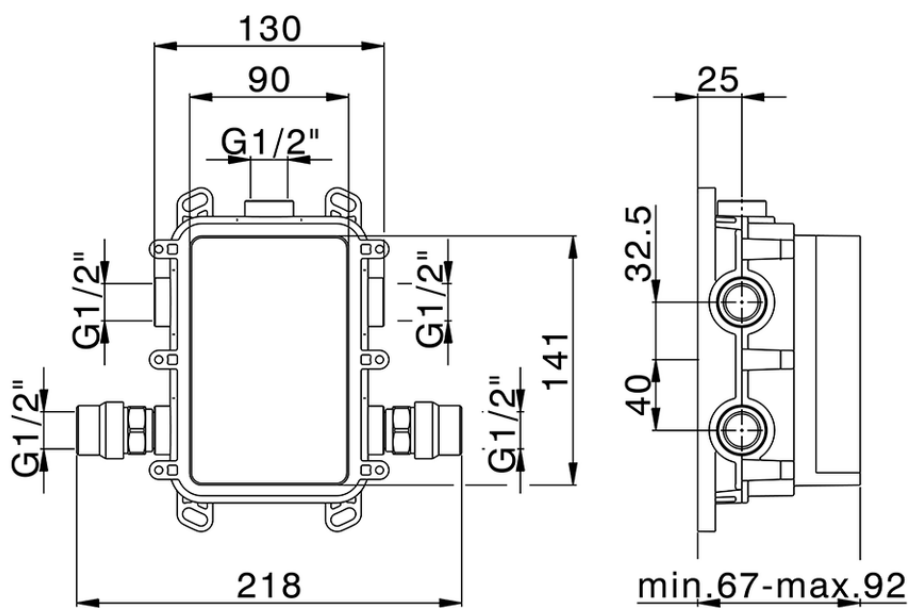

**Exposed part for Single Lever One Box Valve WAVE\_WE0BM010**

WE0BM010

<https://en.cisal.it/exposed-part-for-single-lever-one-box-valve-wave-we0bm010>

ZA00B031

<https://en.cisal.it/one-box-universal-concealed-part-one-box-za00b031>