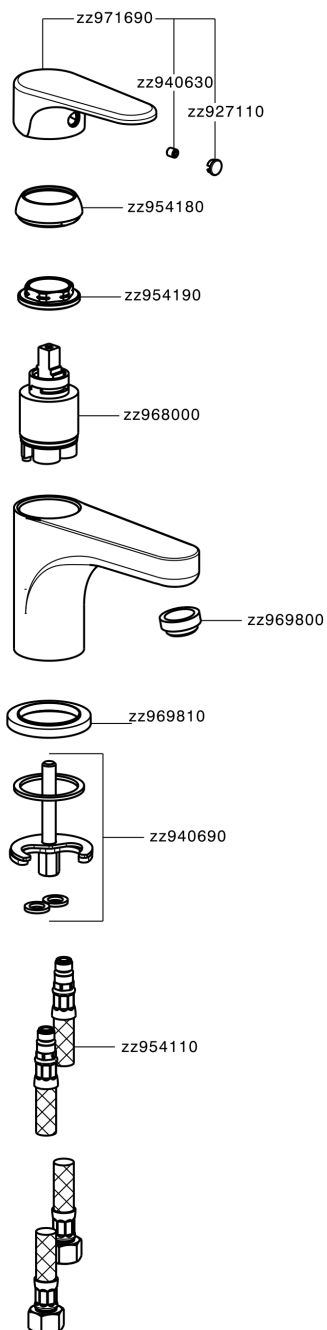

## Single lever washbasin mixer EnergySave ALMA\_A3000545

A3000545

<https://en.cisal.it/single-lever-washbasin-mixer-energysave-alma-a3000545>

2026-05-01