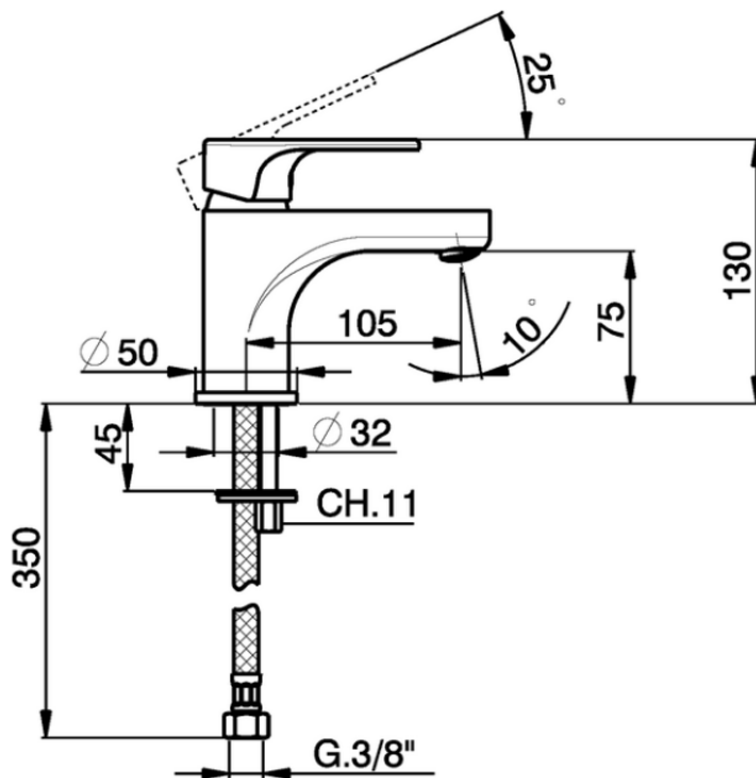

Single lever washbasin mixer EnergySave ALMA_A3000545

A3000545

<https://en.cisal.it/single-lever-washbasin-mixer-energysave-alma-a3000545>

2026-06-13