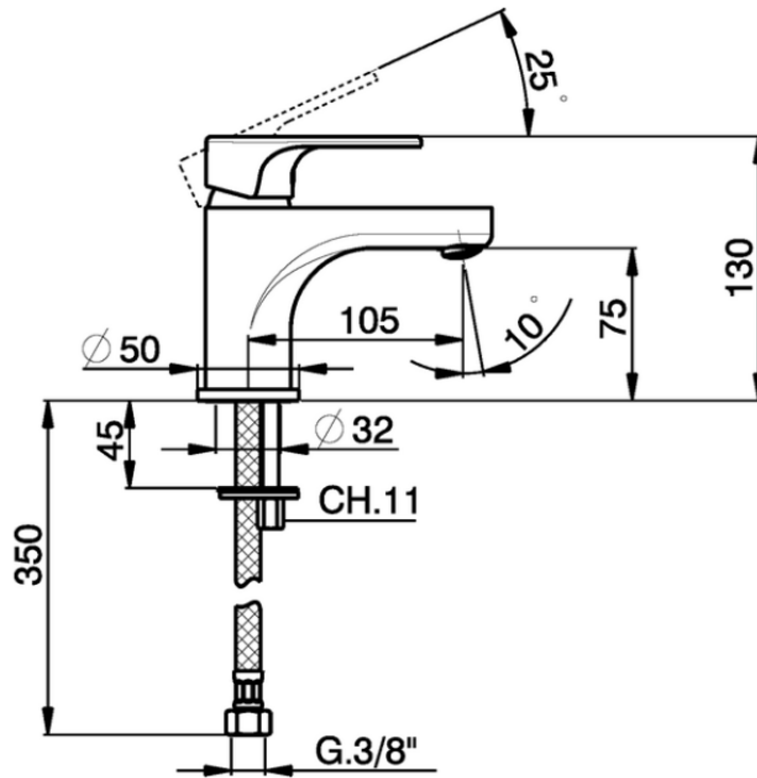

Single lever washbasin mixer EnergySave ALMA\_A3000545

A3000545

<https://en.cisal.it/single-lever-washbasin-mixer-energysave-alma-a3000545>

2026-05-20