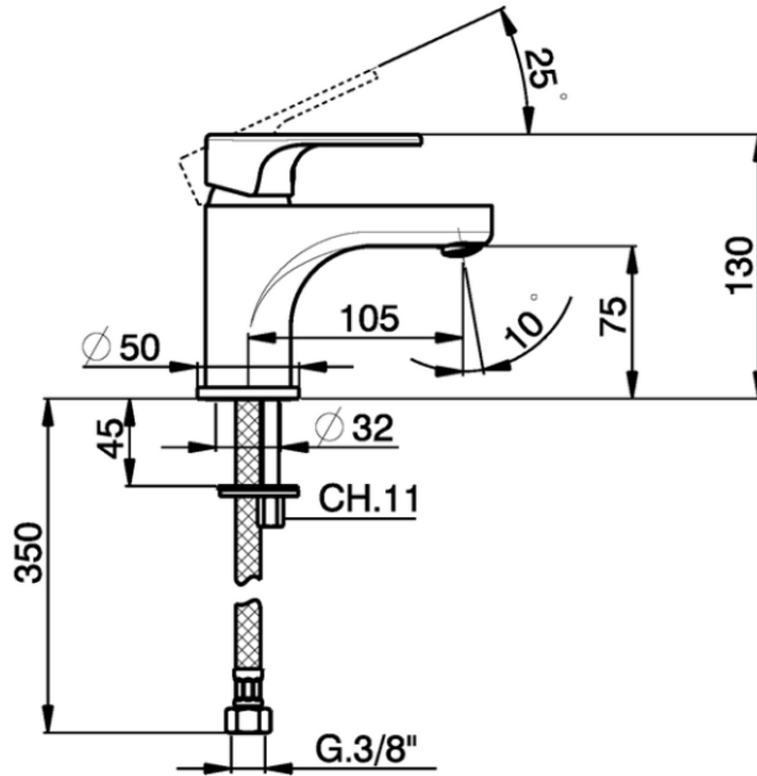

Single lever washbasin mixer EnergySave ALMA_A3000545

A3000545

<https://en.cisal.it/single-lever-washbasin-mixer-energysave-alma-a3000545>

2026-04-29