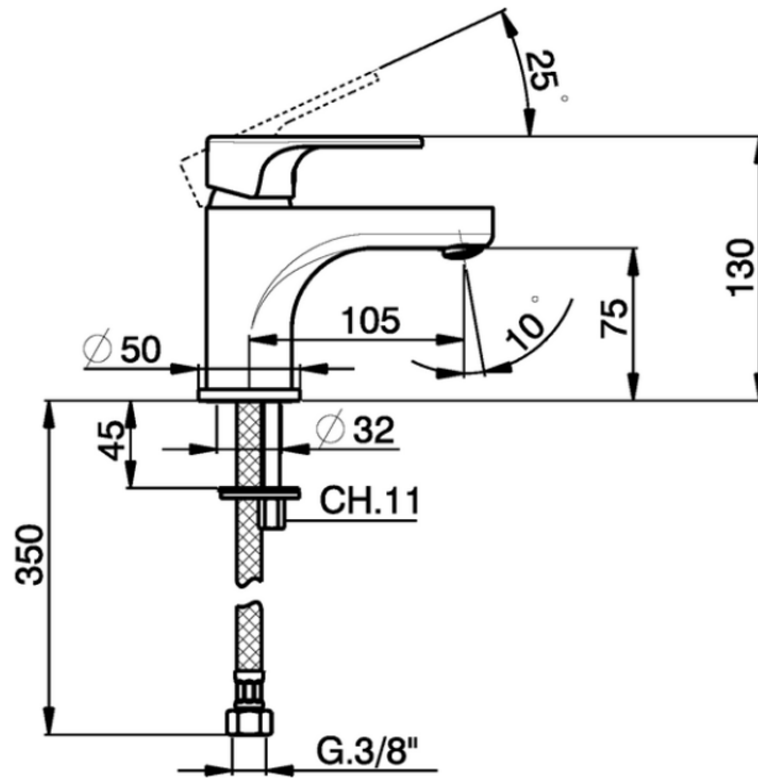

## Single lever washbasin mixer EnergySave ALMA\_A3000545

A3000545

<https://en.cisal.it/single-lever-washbasin-mixer-energysave-alma-a3000545>

2026-04-09