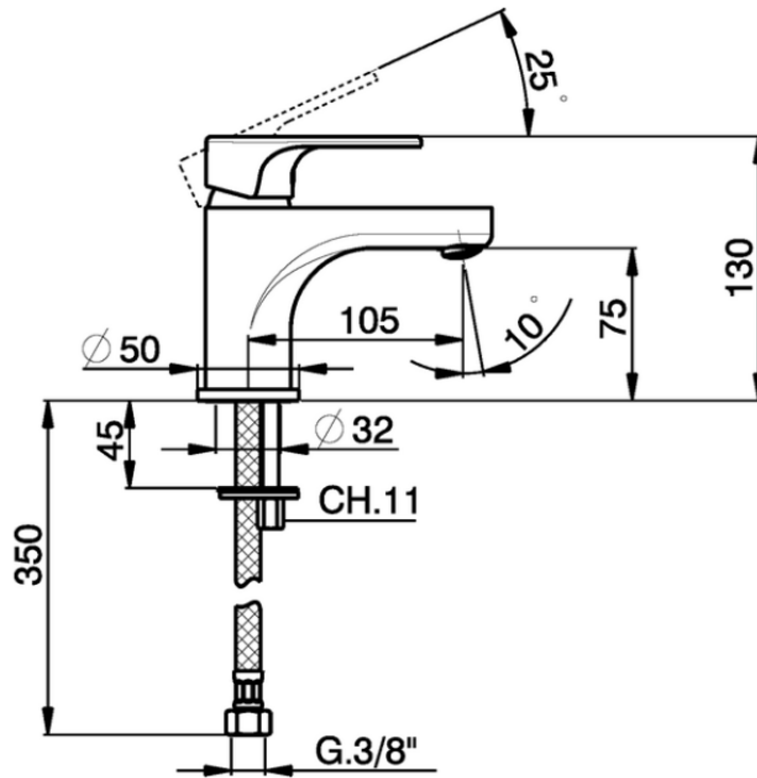

Single lever washbasin mixer EnergySave ALMA_A3000545

A3000545

<https://en.cisal.it/single-lever-washbasin-mixer-energysave-alma-a3000545>

2026-05-20