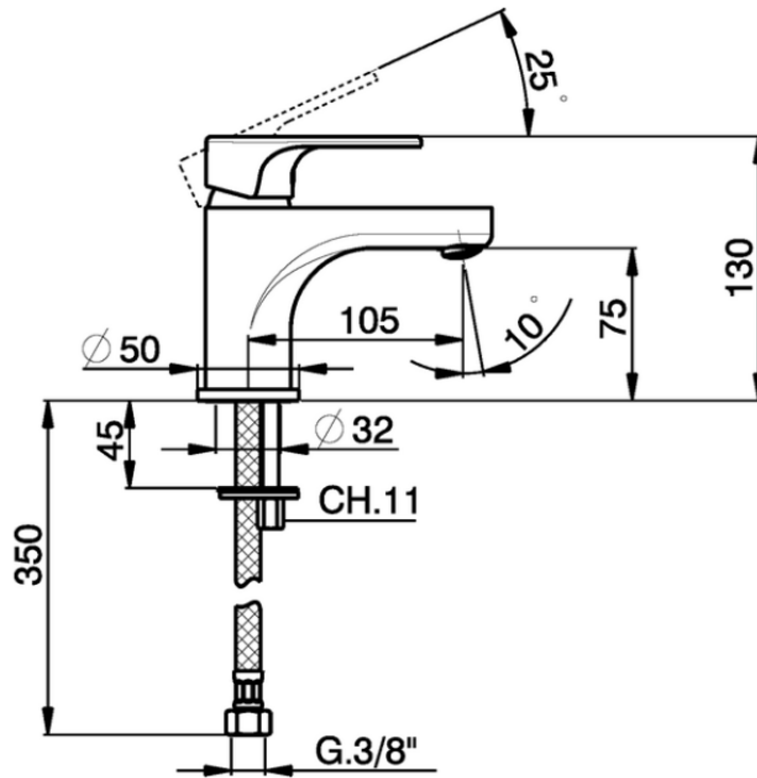

## Single lever washbasin mixer EnergySave ALMA\_A3000545

A3000545

<https://en.cisal.it/single-lever-washbasin-mixer-energysave-alma-a3000545>

2026-04-30