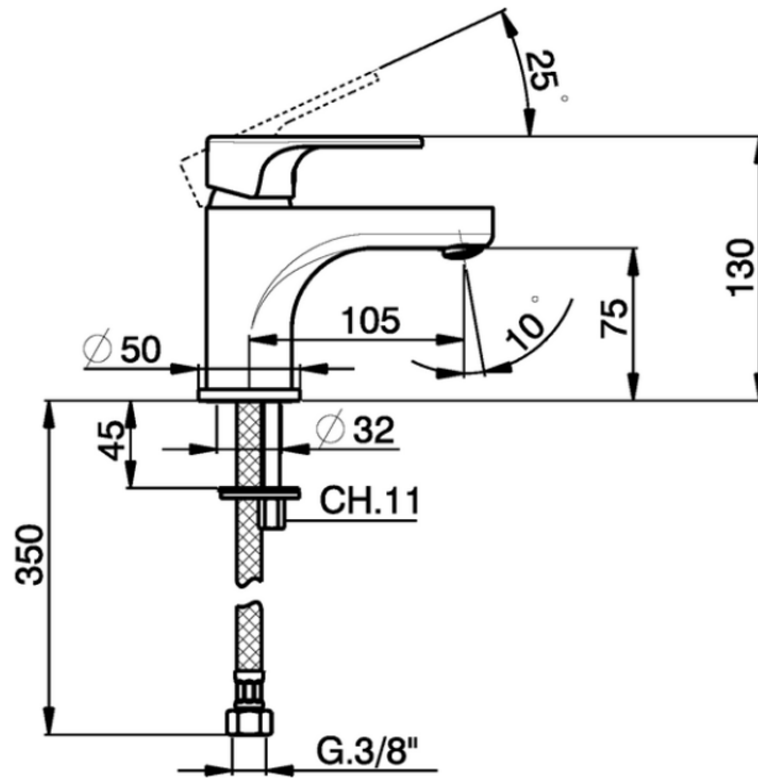

Single lever washbasin mixer EnergySave ALMA_A3000545

A3000545

<https://en.cisal.it/single-lever-washbasin-mixer-energysave-alma-a3000545>

2026-06-14