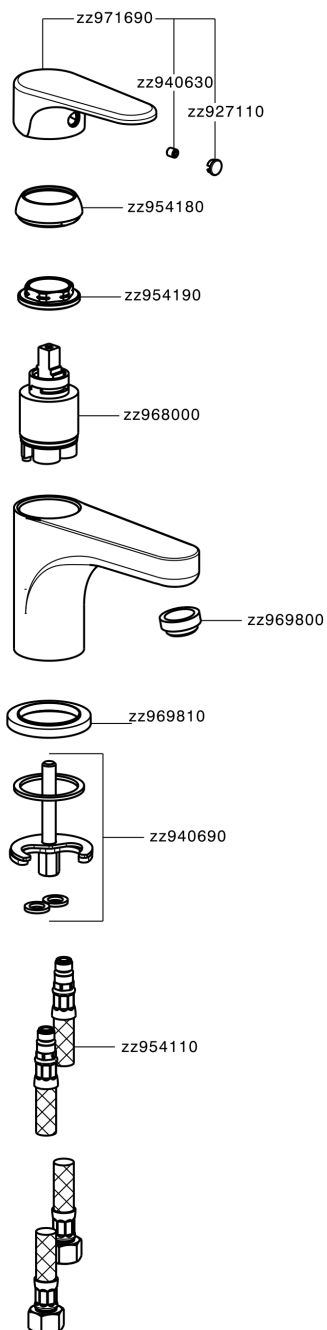

## Single lever washbasin mixer EnergySave ALMA\_A3000545

A3000545

<https://en.cisal.it/single-lever-washbasin-mixer-energysave-alma-a3000545>

2026-06-14