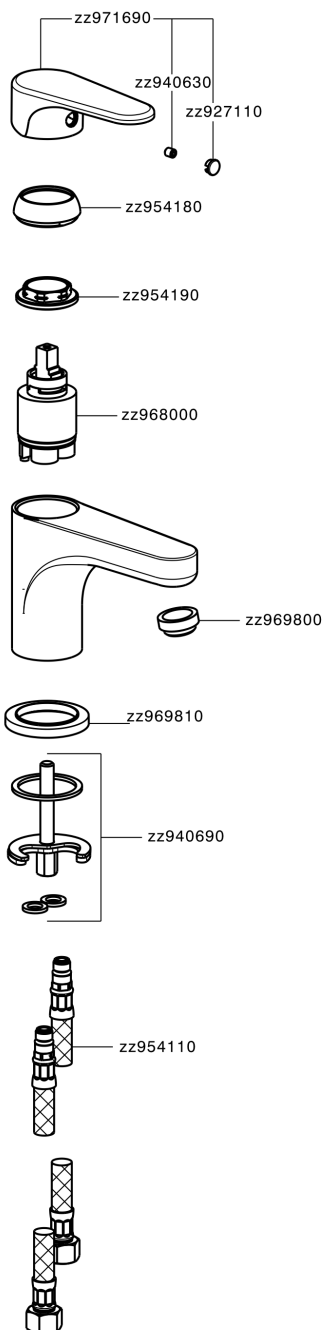

Single lever washbasin mixer EnergySave ALMA_A3000545

A3000545

<https://en.cisal.it/single-lever-washbasin-mixer-energysave-alma-a3000545>

2026-04-09