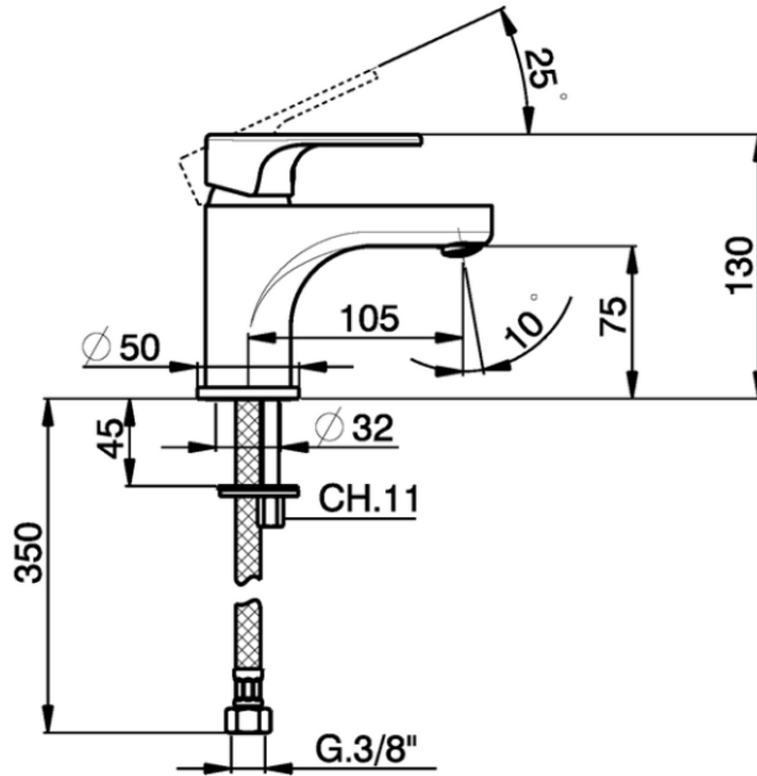

Single lever washbasin mixer EnergySave ALMA_A3000545

A3000545

<https://en.cisal.it/single-lever-washbasin-mixer-energysave-alma-a3000545>

2026-04-30