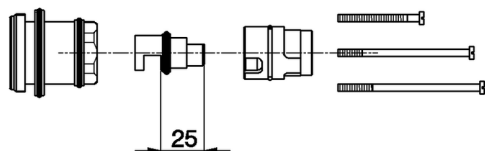

## Extension +25 mm COMPONENTS\_ZA008310

MODEL **ZA008310**

Extension 25 mm, for item HY000190

AVAILABLE FINISHINGS

 **04** 04 Without finishing

CHARACTERISTICS

2026-06-14