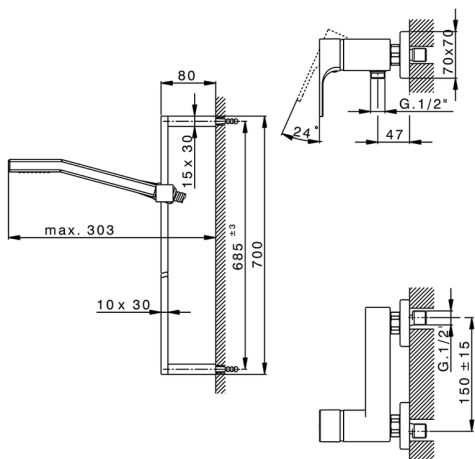

## Single lever shower mixer, with shower set CUBIC\_CU000462

MODEL **CU000462**

Single lever shower mixer, with shower set, 70 cm slide rail kit with sliding bracket, 42x18 mm ABS Quad one spray handshower, 150 cm smooth SILVERFLEX Flexible Hose

### CHARACTERISTICS

Cartridge Spare Parts **ZZ93196000**

**38 mm Cartridge**

2026-06-13