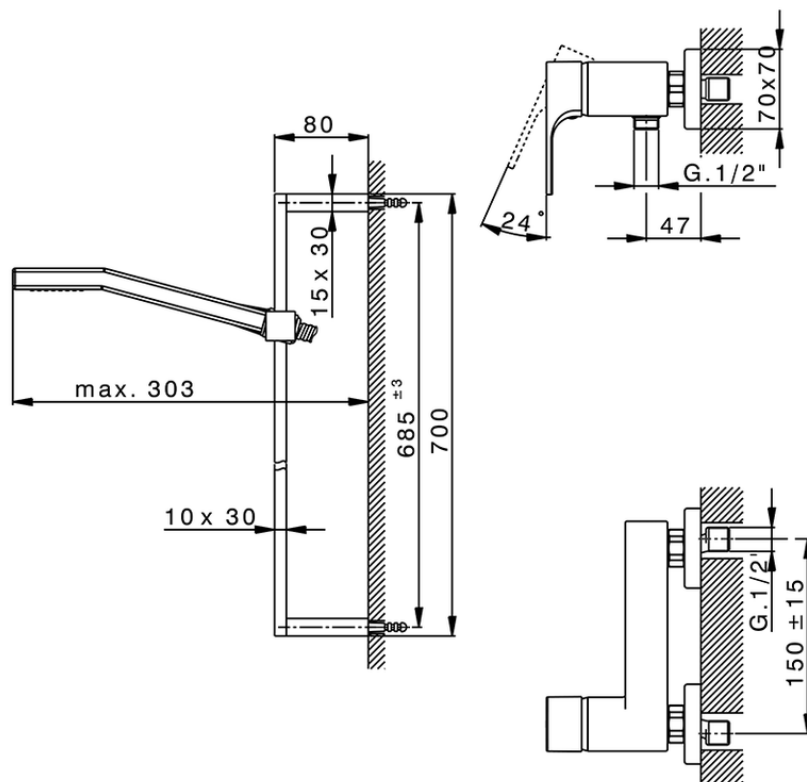

Single lever shower mixer, with shower set CUBIC_CU000462

CU000462

<https://en.cisal.it/single-lever-shower-mixer-with-shower-set-cubic-cu000462>

2026-06-14