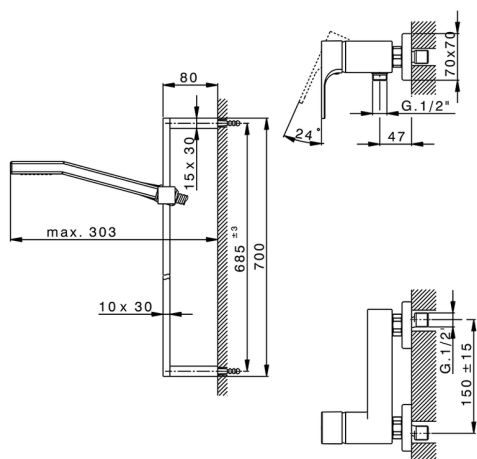

Single lever shower mixer, with shower set CUBIC_CU000462

MODEL **CU000462**

Single lever shower mixer, with shower set, 70 cm slide rail kit with sliding bracket, 42x18 mm ABS Quad one spray handshower, 150 cm smooth SILVERFLEX Flexible Hose

AVAILABLE FINISHINGS

-  **21** 21 Chrome
-  **2B** 2B Polished Nickel
-  **2F** 2F Brushed Nickel
-  **40** 40 Matt Black

CHARACTERISTICS

Cartridge Spare Parts **ZZ93196000**

38 mm Cartridge

2026-04-06