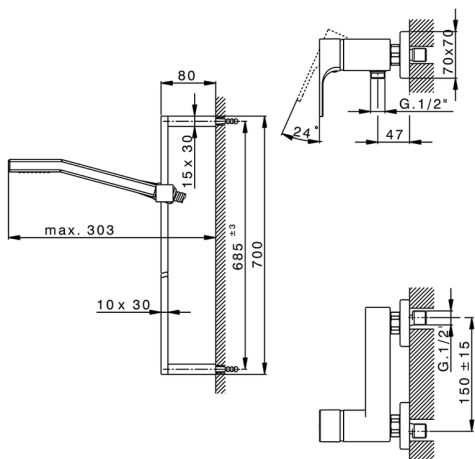

## Single lever shower mixer, with shower set CUBIC\_CU000462

MODEL **CU000462**

Single lever shower mixer, with shower set, 70 cm slide rail kit with sliding bracket, 42x18 mm ABS Quad one spray handshower, 150 cm smooth SILVERFLEX Flexible Hose

### CHARACTERISTICS

Cartridge Spare Parts **ZZ93196000**

**38 mm Cartridge**

2026-04-27