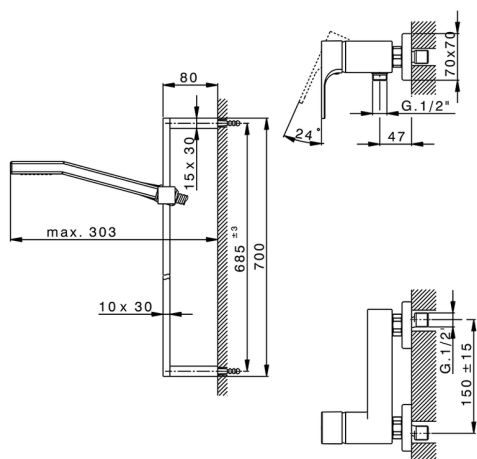

Single lever shower mixer, with shower set CUBIC_CU000462

MODEL **CU000462**

Single lever shower mixer, with shower set, 70 cm slide rail kit with sliding bracket, 42x18 mm ABS Quad one spray handshower, 150 cm smooth SILVERFLEX Flexible Hose

AVAILABLE FINISHINGS

-  **21** 21 Chrome
-  **2B** 2B Polished Nickel
-  **2F** 2F Brushed Nickel
-  **40** 40 Matt Black

CHARACTERISTICS

Cartridge Spare Parts **ZZ93196000**

38 mm Cartridge

2026-05-17