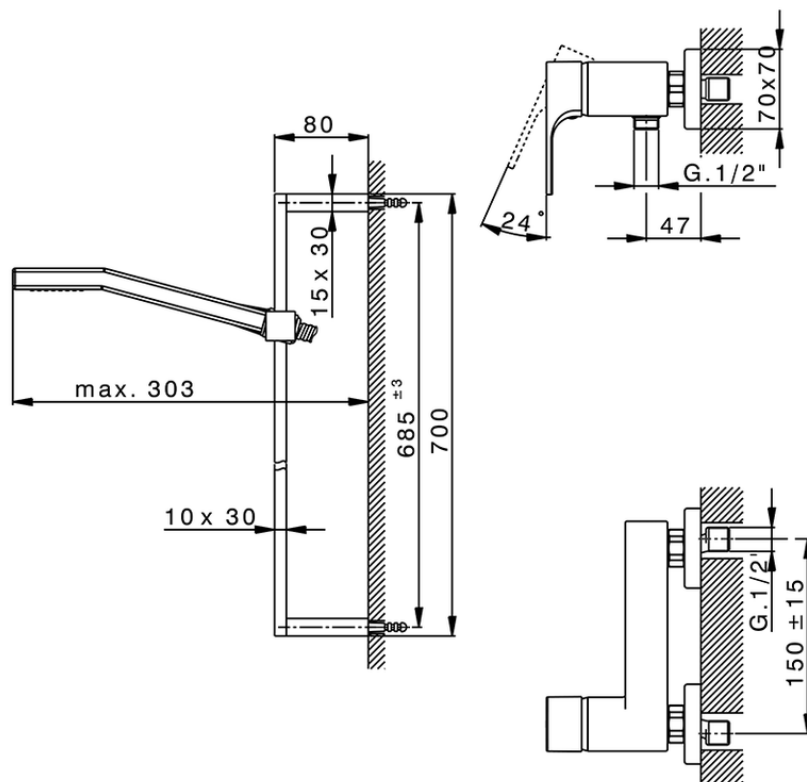

Single lever shower mixer, with shower set CUBIC_CU000462

CU000462

<https://en.cisal.it/single-lever-shower-mixer-with-shower-set-cubic-cu000462>

2026-05-17