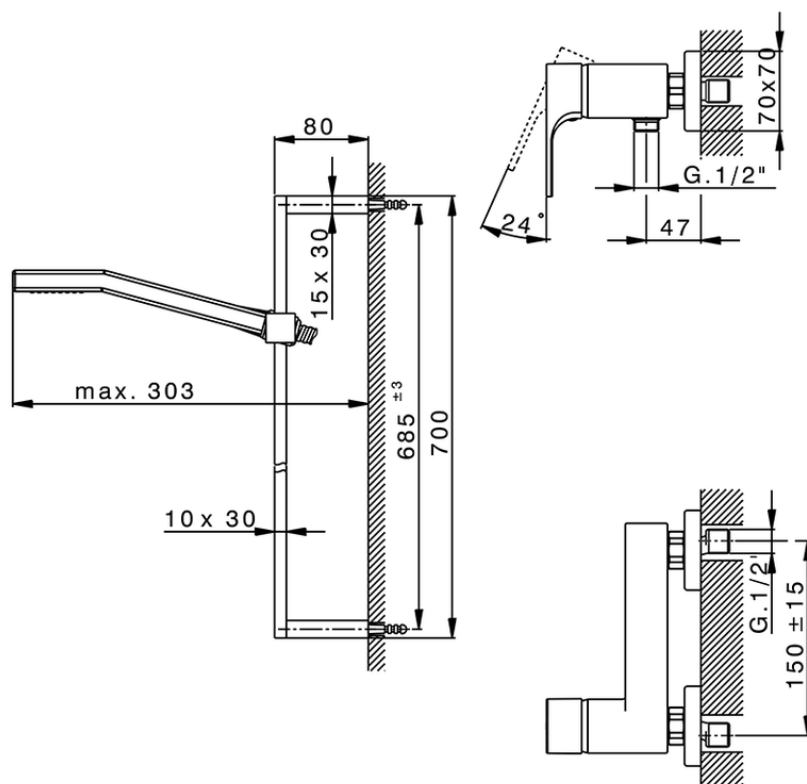

Single lever shower mixer, with shower set CUBIC_CU000462

CU000462

<https://en.cisal.it/single-lever-shower-mixer-with-shower-set-cubic-cu000462>

2026-04-27