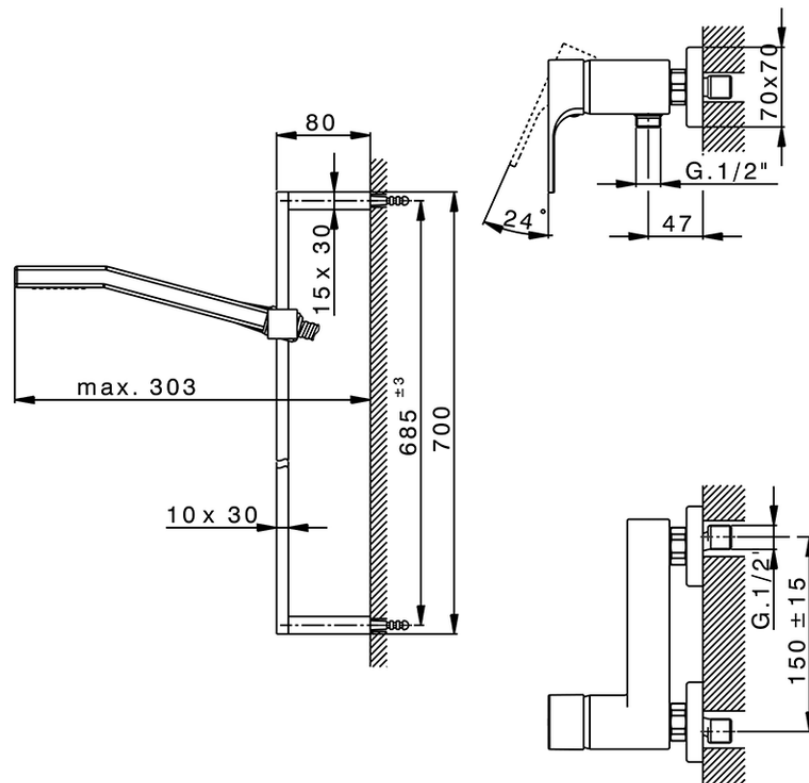

Single lever shower mixer, with shower set CUBIC_CU000462

CU000462

<https://en.cisal.it/single-lever-shower-mixer-with-shower-set-cubic-cu000462>

2026-04-27