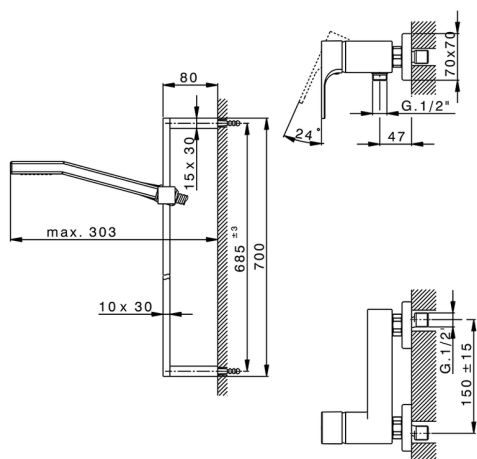

## Single lever shower mixer, with shower set CUBIC\_CU000462

MODEL **CU000462**

Single lever shower mixer, with shower set, 70 cm slide rail kit with sliding bracket, 42x18 mm ABS Quad one spray handshower, 150 cm smooth SILVERFLEX Flexible Hose

### CHARACTERISTICS

Cartridge Spare Parts **ZZ93196000**

**38 mm Cartridge**

2026-05-17