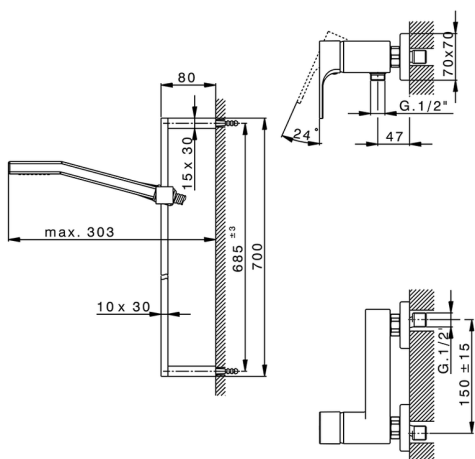

Single lever shower mixer, with shower set CUBIC_CU000462

MODEL **CU000462**

Single lever shower mixer, with shower set, 70 cm slide rail kit with sliding bracket, 42x18 mm ABS Quad one spray handshower, 150 cm smooth SILVERFLEX Flexible Hose

AVAILABLE FINISHINGS

-  **21** 21 Chrome
-  **2B** 2B Polished Nickel
-  **2F** 2F Brushed Nickel
-  **40** 40 Matt Black

CHARACTERISTICS

Cartridge Spare Parts **ZZ93196000**

38 mm Cartridge

2026-04-26