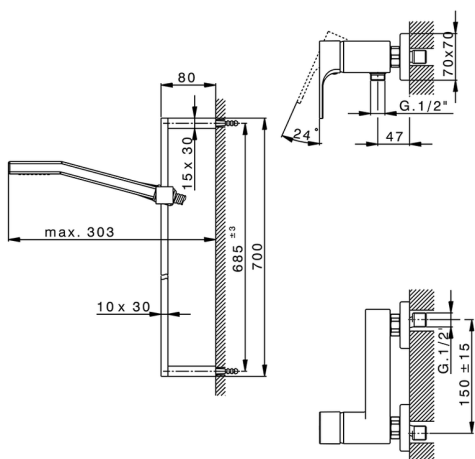

Single lever shower mixer, with shower set CUBIC_CU000462

MODEL **CU000462**

Single lever shower mixer, with shower set, 70 cm slide rail kit with sliding bracket, 42x18 mm ABS Quad one spray handshower, 150 cm smooth SILVERFLEX Flexible Hose

AVAILABLE FINISHINGS

-  **21** 21 Chrome
-  **2B** 2B Polished Nickel
-  **2F** 2F Brushed Nickel
-  **40** 40 Matt Black

CHARACTERISTICS

Cartridge Spare Parts **ZZ93196000**

38 mm Cartridge

2026-06-14