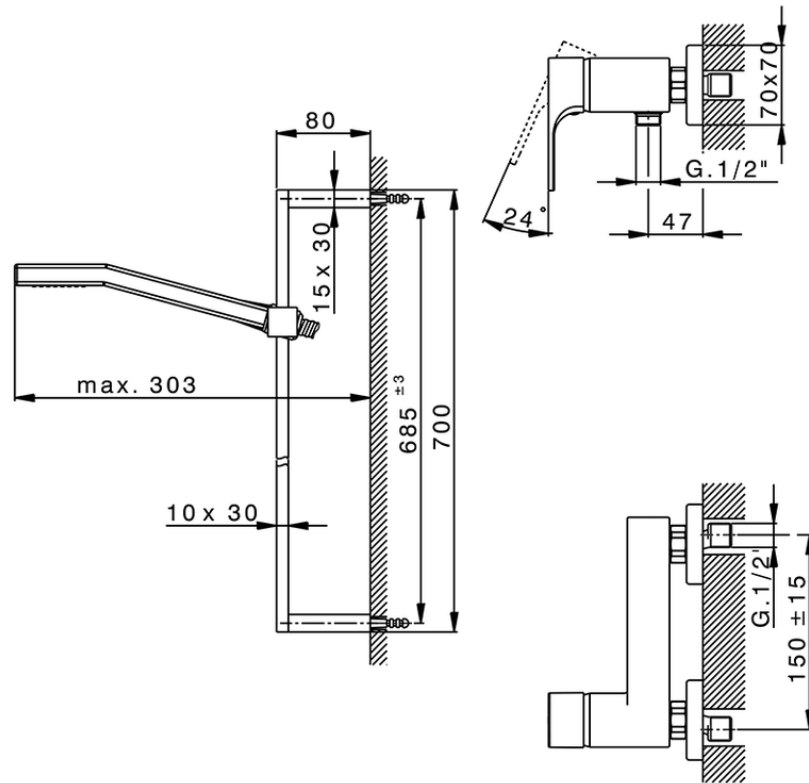

Single lever shower mixer, with shower set CUBIC_CU000462

CU000462

<https://en.cisal.it/single-lever-shower-mixer-with-shower-set-cubic-cu000462>

2026-04-26