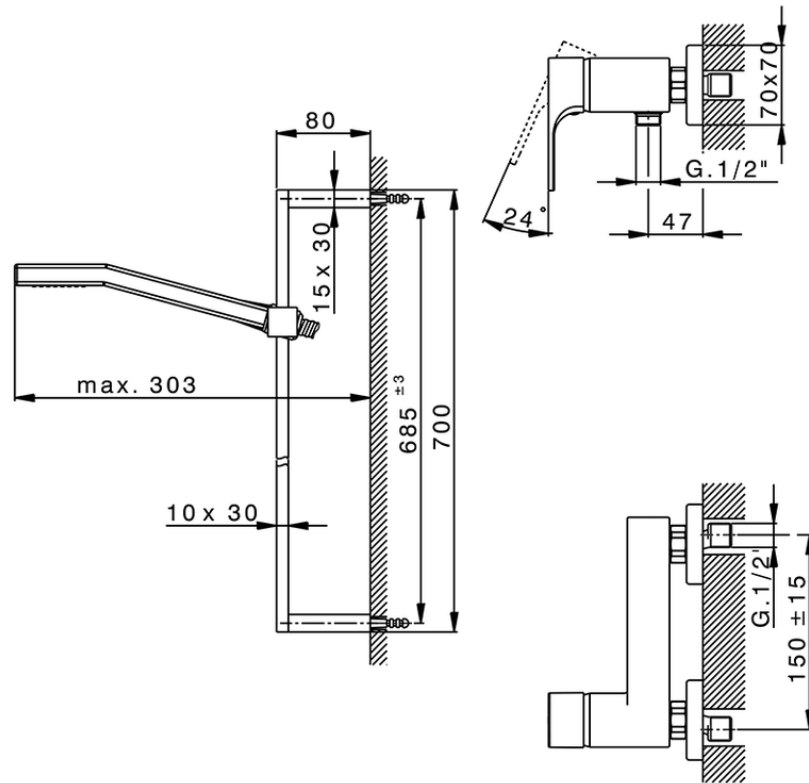

## Single lever shower mixer, with shower set CUBIC\_CU000462

CU000462

<https://en.cisal.it/single-lever-shower-mixer-with-shower-set-cubic-cu000462>

2026-04-06